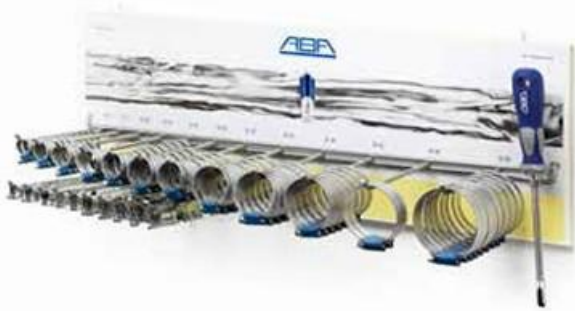

ASSORTMENT 244

Dispenser with most common clamp sizes

Dimensions and height of the dispenser

- 65×15×23.4 cm
- 4.7 kg

ABA ASSORTMENT 244 (ABA NOVA, ABA ORIGINAL AND ABA MINI)				
Width	Clamping ranges (mm)	Clamping ranges (in)	Quantity	SIO Product No.
NOVA				
9	8 - 14	5/16 - 9/16	12	0819 0026 009
	11 - 17	7/16 - 11/16	12	
	13 - 20	1/2 - 13/16	12	
ORIGINAL				
12	15 - 24	9/16 - 15/16	24	
	19 - 28	3/4-11/8	12	
	22 - 32	7/8-11/4	12	
	26 - 38	1-11/2	12	
	32 - 44	11/4-13/4	12	
	38 - 50	11/2-2	12	
	44 - 56	13/4-2 3/16	12	
	50 - 65	2-2 9/16	12	
MINI				
9	8	5/16	10	
	9	3/8	10	
	10	3/8	10	
	11	7/16	10	
	12	1/2	10	
	13	1/2	10	
	14	9/16	10	
	15	9/16	10	
	16	5/8	10	
	17	11/16	10	
NA	FLEXIDRIVER	NA	1	