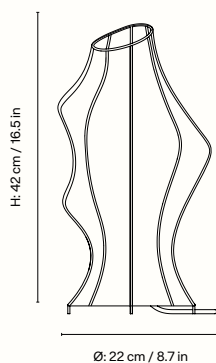

Dae Table Lamp

The Dae Lamp draws inspiration from the ethereal beauty of the Pieridae Butterfly Chrysalis. With its combination of delicate, non-woven polymer material and unique, organic shape, the lamp not only serves as a source of illumination but also as a work of art. The translucent shade diffuses light in a unique and captivating manner, casting a warm and gentle glow that creates a cosy atmosphere in any room. Elevate your space with the contemporary aesthetic of the Dae Lamp – where form meets function in perfect harmony. The non-woven polymer shade will beautifully patinate over time, giving it a unique appearance.

Information

Size H: 42 x Ø: 22 cm /
H: 16.5 x Ø: 8.7 in

Material Lampshade made of a powder coated iron structure with a sprayed-on polymer skin to softly diffuse the light. E14 socket with on/off switch and 2.6 metre fabric cable

Product notes Voltage: 220-240V - 50Hz. Light source: E14 max 12 watt LED Bulb not included. Only approved for EU/NO/CH/UK (UK plug version for UK) and separate version for US.

Registered design

Country of origin China

Net. weight 0.51 kg

Packsize 2

Measurements