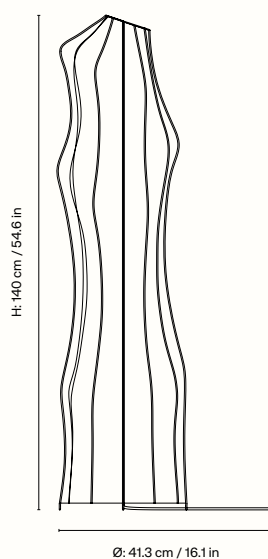

1104268690
White

Information

Size H: 42 x Ø: 22 cm /
H: 16.5 x Ø: 8.7 in

Material Lampshade made of a powder coated iron structure with a sprayed-on polymer skin to softly diffuse the light. E14 socket with on/off switch and 2.6 metre fabric cable

Net. weight 0.51 kg

Packsize 2

Measurements

Dae Floor Lamp

The Dae Lamp draws inspiration from the ethereal beauty of the Pieridae Butterfly Chrysalis. With its combination of delicate, non-woven polymer material and unique, organic shape, the lamp not only serves as a source of illumination but also as a work of art. The translucent shade diffuses light in a unique and captivating manner, casting a warm and gentle glow that creates a cosy atmosphere in any room. Elevate your space with the contemporary aesthetic of the Dae Lamp – where form meets function in perfect harmony. The non-woven polymer shade will beautifully patinate over time, giving it a unique appearance.

1104269359
White

Information

Size H: 140 x Ø: 41.3 cm /
H: 54.6 x Ø: 16.1 in

Material Lampshade made of a powder coated iron structure with a sprayed-on polymer skin to softly diffuse the light. 3 X E27 socket with on/off switch and 2.6 metre fabric cable

Net. weight 10 kg / 5.5 lb

Packsize 2

Measurements

Space to feel comfortably you