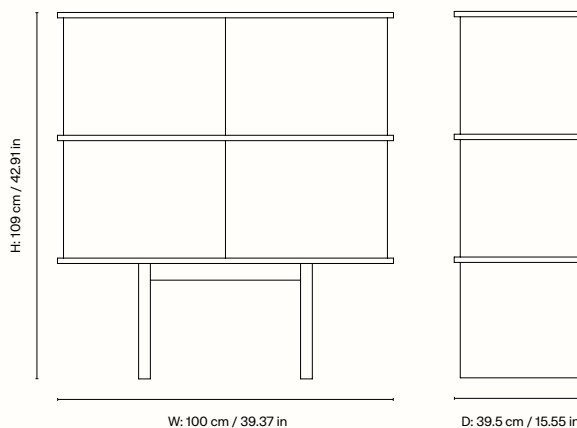

Certificates FSC 100% PBN-COC-071313

Country of origin Latvia

Net. weight 68 kg / 149.91 lb

Packsizes 1

The mark of responsible forestry

Measurements

Stilt Sideboard - Double

Crafted from FSC™ Mix-certified oak veneer with an MDP core, the Stilt Sideboard effortlessly enhances any room with its refined and airy presence. Inspired by the architectural pillars that elevate structures above ground or water, this sideboard features elegantly tall legs that bestow it with distinctive and captivating proportions. This design element adds visual intrigue and height, making it an eye-catching addition to your decor. Generously dimensioned, the double Stilt Sideboard makes a striking statement with its clean wooden divisions.

1104270263
Natural Oak

Information

Size H: 109 x W: 100 x D: 39.5 cm /

H: 42.91 x W: 39.37 x D: 15.55 in

Material FSC™ Mix-certified oak veneer with MDP core. Natural PU lacquered

Care Wipe with a damp cloth

Info The safety wall brackets must be firmly installed into the wall. Registered design

Certificates FSC 70% PBN-COC-071313

Country of origin Latvia

Net. weight 50 kg / 110.23 lb

Packsize 1

Measurements

Stilt Sideboard - Single

1104270262
Natural Oak

Information

Size H: 72.5 x W: 100 x D: 39.5 cm /
H: 28.54 x W: 39.37 x D: 15.55 in

Material FSC™ Mix-certified oak veneer with MDP core. Natural PU lacquered

Care Wipe with a damp cloth