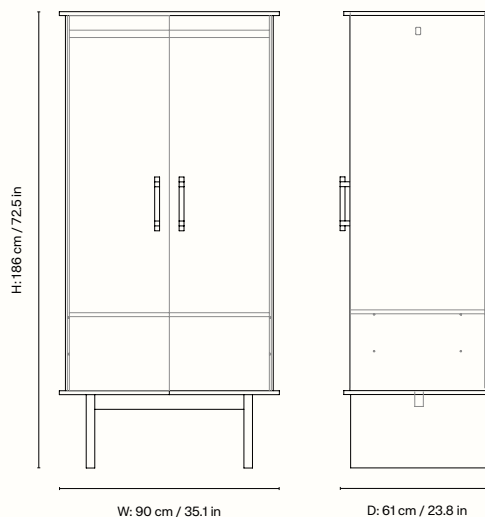

1104272417
Natural Oak

Information

Size H: 186 x W: 90 x D: 61 cm /

H: 72.5 x W: 35.1 x D: 23.8 in

Material FSC™ Mix-certified oak veneer with MDP core.

Natural PU lacquered

Care Wipe with a damp cloth

Info The safety wall brackets must be firmly installed into the wall. Registered design

Certificates FSC 100% PBN-COC-071313

Country of origin Latvia

Net. weight 68 kg / 149.91 lb

Packsizes 1

The mark of responsible forestry

Measurements

Stilt Sideboard - Double

Crafted from FSC™ Mix-certified oak veneer with an MDP core, the Stilt Sideboard effortlessly enhances any room with its refined and airy presence. Inspired by the architectural pillars that elevate structures above ground or water, this sideboard features elegantly tall legs that bestow it with distinctive and captivating proportions. This design element adds visual intrigue and height, making it an eye-catching addition to your decor. Generously dimensioned, the double Stilt Sideboard makes a striking statement with its clean wooden divisions.

1104270263
Natural Oak

Information

Size H: 109 x W: 100 x D: 39.5 cm /

H: 42.91 x W: 39.37 x D: 15.55 in

Material FSC™ Mix-certified oak veneer with MDP core. Natural PU lacquered

Care Wipe with a damp cloth

1104270262
Natural Oak

Information

Size H: 72.5 x W: 100 x D: 39.5 cm /
H: 28.54 x W: 39.37 x D: 15.55 in

Material FSC™ Mix-certified oak veneer with MDP core. Natural PU lacquered

Care Wipe with a damp cloth