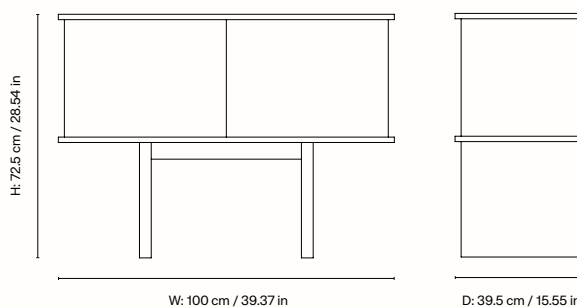

1104270263
Natural Oak

Information

Size H: 109 x W: 100 x D: 39.5 cm /

H: 42.91 x W: 39.37 x D: 15.55 in

Material FSC™ Mix-certified oak veneer with MDP core. Natural PU lacquered

Care Wipe with a damp cloth

Crafted from FSC™ Mix-certified oak veneer with an MDP core, the Stilt Sideboard effortlessly enhances any room with its refined and airy presence. Inspired by the architectural pillars that elevate structures above ground or water, this sideboard features elegantly tall legs that bestow it with distinctive and captivating proportions. This design element adds visual intrigue and height, making it an eye-catching addition to your decor. Ideally suited for hallways and smaller spaces, the single Stilt Sideboard offers ample storage space while remaining compact and sleek.

1104270262
Natural Oak

Information

Size H: 72.5 x W: 100 x D: 39.5 cm /
H: 28.54 x W: 39.37 x D: 15.55 in

Material FSC™ Mix-certified oak veneer with MDP core. Natural PU lacquered

Care Wipe with a damp cloth

Info This product must be firmly installed into the wall with the enclosed wall bracket

Certificates FSC 70% PBN-COC-071313

Country of origin Latvia

Net. weight 30.5 kg / 67.24 lb

Packsize 1

Measurements

Space to feel comfortably you