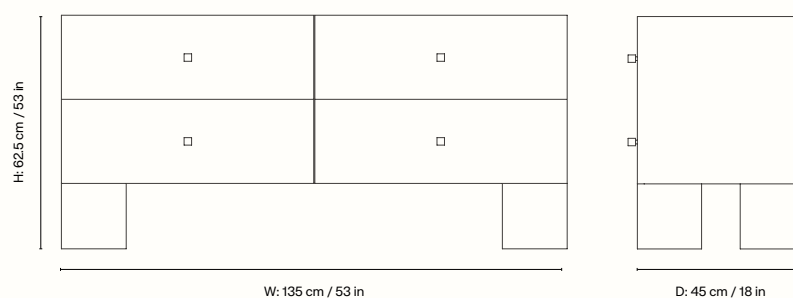

Kuben Drawers - 2x2

The Kuben Drawers are crafted from FSC™-certified natural oak veneer. Its sharp, cubic form and mitred joints craft the illusion of a seamless box, while the oversized cube-shaped feet introduce a bold character. Delicate handles introduce a refined touch, enhancing the design's playful intrigue. Effortlessly combining functionality with a minimalist aesthetic, it offers generous storage space for clothing and other essential items.

Information

Size H: 62.5 x W: 135 x D: 45 cm /

H: 24 x W: 53 x D: 18 in

Material FSC™-certified oak veneer with MDP core. Lacquered

Care Wipe with a damp cloth

Product notes Registered design

Certificates FSC MIX 70% PBN-COC-071313

Country of origin China

Net. weight 63 kg / 138.89 lb

Packs size 1

Measurements