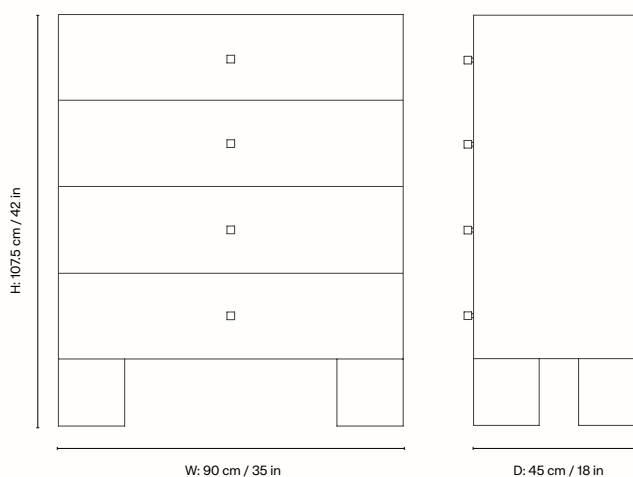

Measurements