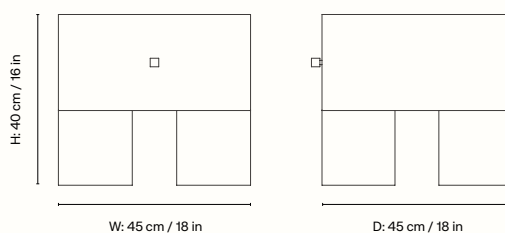

1104271032
Natural Oak

Information

Size H: 40 x W: 45 x D: 45 cm /

H: 16 x W: 18 x D: 18 in

Material FSC™-certified oak veneer with MDP core. Lacquered

Care Wipe with a damp cloth

Product notes Registered design

Certificates FSC MIX 70% PBN-COC-071313

Country of origin China

Net. weight 21 kg / 46.3 lb

Packsize 1

Measurements

Kuben Drawers - 2x2

The Kuben Drawers are crafted from FSC™-certified natural oak veneer. Its sharp, cubic form and mitred joints craft the illusion of a seamless box, while the oversized cube-shaped feet introduce a bold character. Delicate handles introduce a refined touch, enhancing the design's playful intrigue. Effortlessly combining functionality with a minimalist aesthetic, it offers generous storage space for clothing and other essential items.

1104271234
Natural Oak

Information

Size H: 62.5 x W: 135 x D: 45 cm /

H: 24 x W: 53 x D: 18 in

Material FSC™-certified oak veneer with MDP core. Lacquered

Care Wipe with a damp cloth

Product notes Registered design

1104271233
Natural Oak

Information

Size H: 107.5 x W: 90 x D: 45 cm /

H: 42 x W: 35 x D: 18 in

Material FSC™-certified oak veneer with MDP core. Lacquered

Care Wipe with a damp cloth

Product notes Registered design