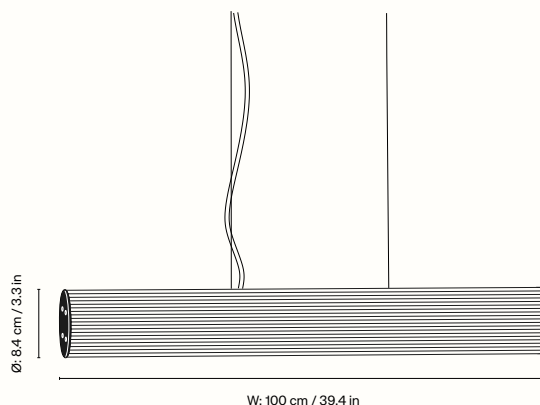

1104270951
White/Brass

Information

Size Ø: 8.4 x H: 40 cm /
Ø: 3.3 x H: 15.7 in

Material Mouth blown rippled Opal glass tube with solid brushed brass or steel parts. 2.5 metre white fabric cord with dimmer

1104270950
White/Brass

Information

Size Ø: 8.4 x W: 100 cm /
Ø: 3.3 x W: 39.4 in

Material Mouth-blown rippled opal glass tube with solid brushed brass parts. 6 metre white fabric cord. 5 metre suspension wire

Certifications CE, LVD, EMC, ROHS. Only approved for EU/NO/CH/UK

Classification IP20, Class II

Country of origin China

Net. weight 3 kg / 6.61 lb

Packsizes 1

Measurements

Vuelta Portable Lamp

With its sculptural arc reminiscent of ancient columns, the Vuelta Portable Lamp reflects the distinctive style of the Vuelta Series. Designed with portability in mind, this compact lighting solution stands out for its craftsmanship and durable plastic construction, making it an exceptionally versatile product. Blending functionality and design, the lamp boasts an LED light source that emits a soft, diffused glow and an adjustable dimmer switch for ultimate ambience control. This portable lamp is a multifaceted addition to any setting, perfect as a gentle nightlight for the kids' room or a subtle accent to illuminate a dark corner.

1104270173
White/Brass

Information

Size H: 15.5 x W: 16.5 x D: 6.5 cm /

H: 6.1 x W: 6.5 x D: 2.6 in

Material HDPE base with brass
electroplated steel feet

Care Wipe with a damp cloth

Technical Specifications See next page