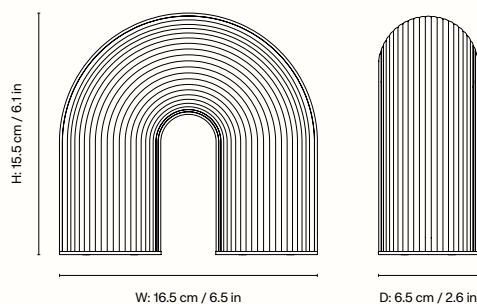

Vuelta Portable Lamp

With its sculptural arc reminiscent of ancient columns, the Vuelta Portable Lamp reflects the distinctive style of the Vuelta Series. Designed with portability in mind, this compact lighting solution stands out for its craftsmanship and durable plastic construction, making it an exceptionally versatile product. Blending functionality and design, the lamp boasts an LED light source that emits a soft, diffused glow and an adjustable dimmer switch for ultimate ambience control. This portable lamp is a multifaceted addition to any setting, perfect as a gentle nightlight for the kids' room or a subtle accent to illuminate a dark corner.

Information

Size H: 15.5 x W: 16.5 x D: 6.5 cm /

H: 6.1 x W: 6.5 x D: 2.6 in

Material HDPE base with brass
electroplated steel feet

Care Wipe with a damp cloth

Technical Specifications See next page

Attention The lamp is not intended for permanent connection to the power supply. Disconnect the charger once the battery is fully charged

Country of origin China

Net. weight 0.3 kg / 0.7 lb

Packsize 4

Measurements