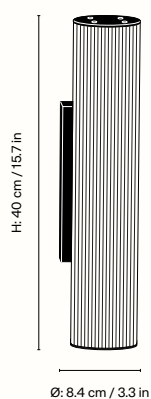

Vuelta Wall Lamp II 40

Fusing textural complexity with modern simplicity, the Vuelta Wall Lamp features cylindrical translucent opal glass with a distinct rippled surface and brushed metal finishes. With an LED light source that emits a soft, diffused light, the Vuelta Wall Lamp comes with an adjustable dimmer remote for ultimate ambiance control.

Information

Size Ø: 8.4 x H: 40 cm /
Ø: 3.3 x H: 15.7 in

Material Mouth blown rippled Opal glass tube with solid brushed brass or steel parts. 2.5 metre white fabric cord with dimmer

Care Wipe with a damp cloth

Product notes Voltage: 220-240V - 50Hz, 15W

Light source: Non-removable LED light source, 3000K, CRI >90. Dimmable up to 1200 lm with memory controlled by the switch or by remote. Service life: 30,000 hours. Wall brackets and mounting screws are included. Separate version for US. Registered design

Attention This is a handmade and mouthblown product. Small imperfections in the glass may occur

Certifications CE, LVD, EMC, ROHS. Only approved for EU/NO/CH/UK

Classification IP20, Class II

Country of origin China

Net. weight 1.7 kg / 3.75 lb

Packsize 1

Measurements