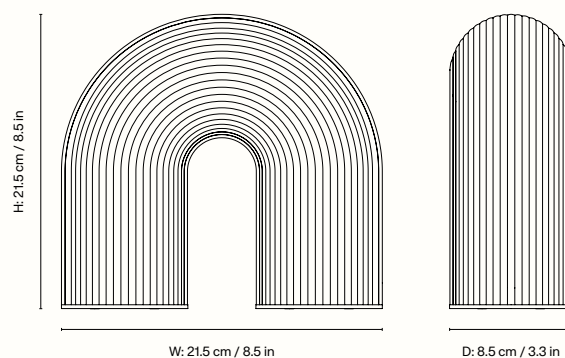

Vuelta Table Lamp

A bold light with a sculptural arc reminiscent of ancient columns, our Vuelta lamp is made from opal glass with a rippled surface that lends textural appeal to the piece. Designed with an LED light source that emits a soft, diffused light, it also features an adjustable dimmer switch for ultimate ambiance control. Use it as a decorative lamp in a dark corner or on a shelf to light up a collection of books.

Information

Size W: 21.5 x H: 21.5 x D: 8.5 cm /

W: 8.5 x H: 8.5 x D: 3.3 in

Material Rippled opal glass with glossy finish. Solid brass feet with matte polish. 1.7 metre white fabric cord with dimmer

Care Wipe with a damp cloth

Product notes Voltage: 110V - 60Hz, 3W

Light source: Non removable LED light source, warm white. 2500K, CRI >80. Dimmable up to 183 lm. Service life: 30,000 hours. Separate version for US. Registered design

Attention This is a handmade and mouthblown product. Small imperfections in the glass may occur

Certifications CE, LVD, EMC, ROHS, ETL,

Approved for North America

Classification IP20, Class II

Country of origin China

Net. weight 1.4 kg / 3.09 lb

Packsize 4

Measurements