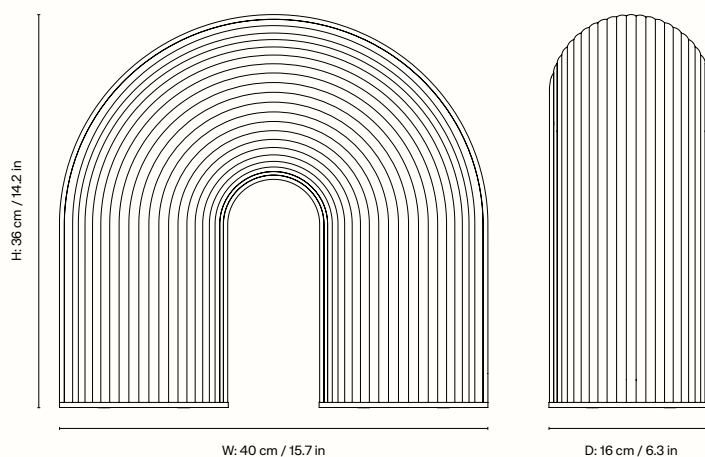

Vuelta Floor Lamp

A bold light with a sculptural arc reminiscent of ancient columns, our Vuelta lamp is made from opal glass with a rippled surface that lends textural appeal to the piece. Designed with an LED light source that emits a soft, diffused light, it also features an adjustable dimmer switch for ultimate ambiance control. Use it as a decorative lamp in a dark corner or on a shelf to light up a collection of books.

Information

Size W: 40 x H: 36 x D: 16 cm /

W: 15.7 x H: 14.2 x D: 6.3 in

Material Rippled opal glass with glossy finish. Solid brass feet with matte polish. 2.6 metre white fabric cord with dimmer

Care Wipe with a damp cloth

Product notes Voltage: 110V - 60Hz, 3W

Light source: Non removable LED light source, warm white. 2500K, CRI >80. Dimmable up to 265 lm. Service life: 30,000 hours. Separate version for US. Registered design

Attention This is a handmade and mouthblown product. Small imperfections in the glass may occur

Certifications CE, LVD, EMC, ROHS, ETL,

Approved for North America

Classification IP20, Class II

Country of origin China

Net. weight 4.5 kg / 9.92 lb

Packsize 1

Measurements