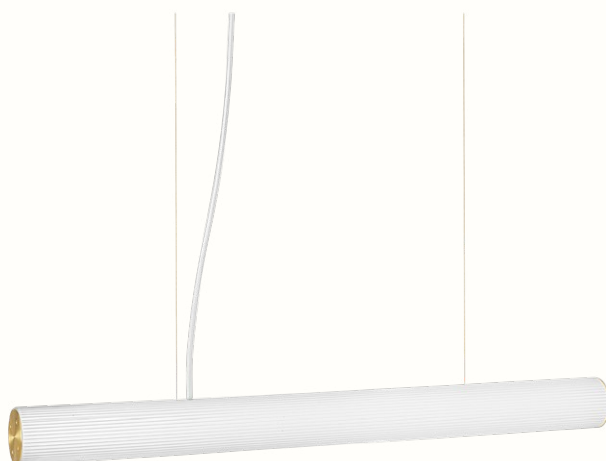

Vuelta Lamp Series

Product Fact Sheet

FERM
LIVING

Vuelta Wall Lamp II 40

Fusing textural complexity with modern simplicity, the Vuelta Wall Lamp features cylindrical translucent opal glass with a distinct rippled surface and brushed metal finishes. With an LED light source that emits a soft, diffused light, the Vuelta Wall Lamp comes with an adjustable dimmer remote for ultimate ambiance control.

1104270951
White/Brass

Information

Size Ø: 8.4 x H: 40 cm /
Ø: 3.3 x H: 15.7 in

Material Mouth blown rippled Opal glass tube with solid brushed brass or steel parts. 2.5 metre white fabric cord with dimmer

Net. weight 1.7 kg / 3.75 lb

Packsize 1

Measurements

Vuelta Pendant Lamp II 100

Fusing textural complexity with modern simplicity, the Vuelta Pendant features cylindrical translucent glass with a distinct rippled surface and brushed metal finishes. With an LED light source that emits a soft, diffused light, the Vuelta Pendant comes with an adjustable dimmer remote for ultimate ambiance control. Use the pendant on its own, or hang multiple lamps in a row for a bright, uniformed statement.

1104270950
White/Brass

Information

Size Ø: 8.4 x W: 100 cm /
Ø: 3.3 x W: 39.4 in

Material Mouth-blown rippled opal glass tube with solid brushed brass parts. 6 metre white fabric cord. 5 metre suspension wire