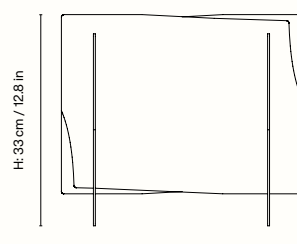

1104271068
Rust

Information

Size H: 29 x Ø: 85.5 cm /
H: 11.3 x Ø: 33.3 in

Material Iron corten

Product note Registered design. Our Corten steel products are delivered with a developed rust patina that will continue to stabilise naturally over time.

1104271070
Rust

Information

Size H: 33 x W: 35 x D: 38 cm /
H: 12.8 x W: 13.6 x D: 14.8 in

Material Iron corten

Product note Delivered flat packed. Our Corten steel products are delivered with a developed rust patina that will continue to stabilise naturally over time. During the initial period outdoors, rust runoff may occur and can stain the surface underneath

Attention The corten surface will change over time to a rusty look

Country of origin China

Net. weight 10 kg / 22.05 lb

Packsizes 1

Measurements

W: 35 cm / 13.6 in

D: 38 cm / 14.8 in

Lapel Planter 75

1104271069
Rust

Information

Size H: 33 x W: 35 x D: 75 cm /
H: 12.8 x W: 13.6 x D: 29.2 in

Material Iron corten

Product note Delivered flat packed. Our Corten steel products are delivered with a developed rust patina that will continue to stabilise naturally over time. During the initial period outdoors, rust runoff may occur and can stain the surface underneath