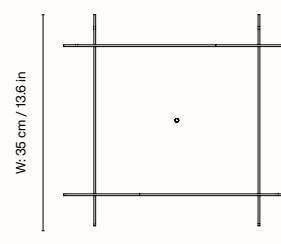

1104271068
Rust

Information

Size H: 29 x Ø: 85.5 cm /
H: 11.3 x Ø: 33.3 in

Material Iron corten

Product note Registered design. Our Corten steel products are delivered with a developed rust patina that will continue to stabilise naturally over time.

1104271070
Rust

Information

Size H: 33 x W: 35 x D: 38 cm /
H: 12.8 x W: 13.6 x D: 14.8 in

Material Iron corten

Product note Delivered flat packed. Our Corten steel products are delivered with a developed rust patina that will continue to stabilise naturally over time. During the initial period outdoors, rust runoff may occur and can stain the surface underneath

Attention The corten surface will change over time to a rusty look

Country of origin China

Net. weight 10 kg / 22.05 lb

Packsizes 1

Measurements

W: 35 cm / 13.6 in

D: 38 cm / 14.8 in

Lapel Planter 75

1104271069
Rust

Information

Size H: 33 x W: 35 x D: 75 cm /
H: 12.8 x W: 13.6 x D: 29.2 in

Material Iron corten

Product note Delivered flat packed. Our Corten steel products are delivered with a developed rust patina that will continue to stabilise naturally over time. During the initial period outdoors, rust runoff may occur and can stain the surface underneath