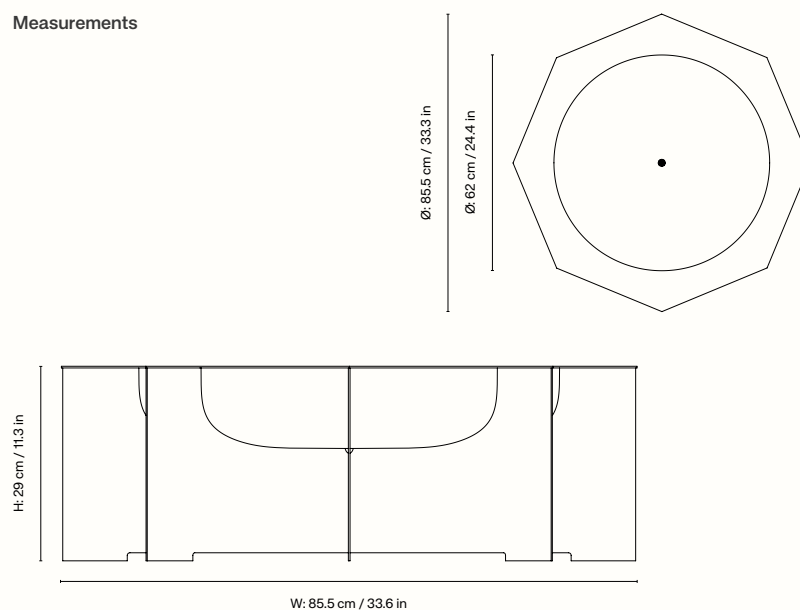

Measurements