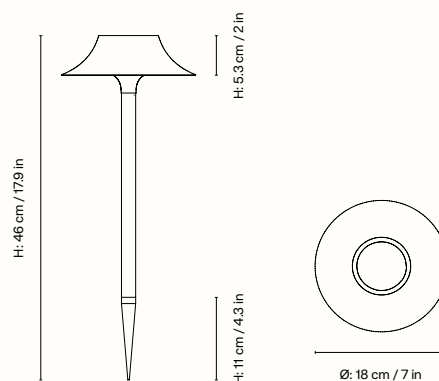

Information

Size H: 46 x Ø: 18 cm /

H: 17.9 x Ø: 7 in

Material Iron corten

Product notes This solar lamp is designed to withstand outdoor conditions, but with a little care, you can extend its lifespan significantly. Wipe the solar panel regularly with a damp cloth to ensure it absorbs maximum sunlight. When the lamp is not in use for an extended period, especially during winter, it is recommended to remove the battery and store both lamp and battery in a dry place

Attention The corten surface will change over time to a rusty look. 0.2W 1.2V DC, Automatic Day-light sensor On/Off. Non-removable dimmable LED light source, Warm white. 3000K, CRI >90. 15lm. Recommended battery, size AAA, Alkaline or NI-MH only, 1.2V NI-MH 700MAH rechargeable. Battery included. Charging time 8-12 hours. Discharging Time: 7-8 hours. Class III, IP65. Our Corten steel products are delivered with a developed rust patina that will continue to stabilise naturally over time. During the initial period outdoors, rust runoff may occur and can stain the surface underneath.

Country of origin China

Net. weight 0.7 kg / 1.54 lb

Packs size 6

Measurements