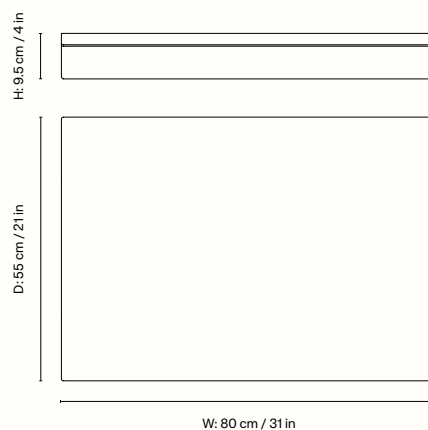

Solene Fire Pit

With its low, grounding flame and generous curves, the Solene Fire Pit brings a sense of calm to outdoor spaces. Open-ended in design, multiple units can be arranged together to form a continuous line of fire. Crafted from corten steel, it develops a rich, natural patina over time.

Information

Size H: 9.5 x W: 80 x D: 55 cm /

H: 4 x W: 31 x D: 21 in

Material Iron corten

Product note Our Corten steel products are delivered with a developed rust patina that will continue to stabilise naturally over time.

During the initial period outdoors, rust runoff may occur and can stain the surface underneath

Attention Never leave a lit fire pit out of sight. The corten surface will change over time to a rusty look

Country of origin China

Net. weight 23 kg / 50.71 lb

Packsizes 1

Measurements