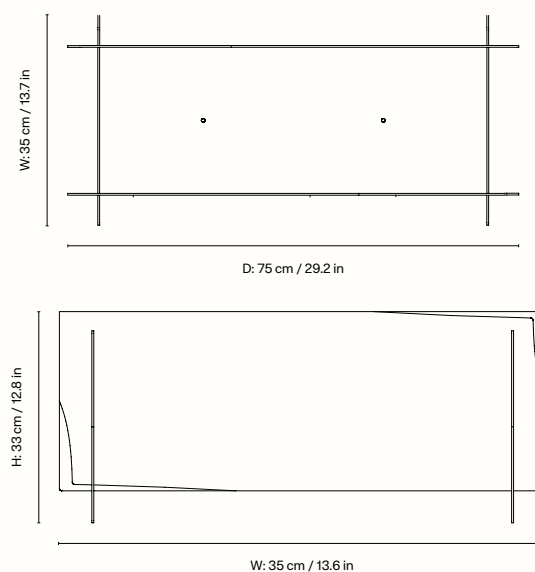

Measurements