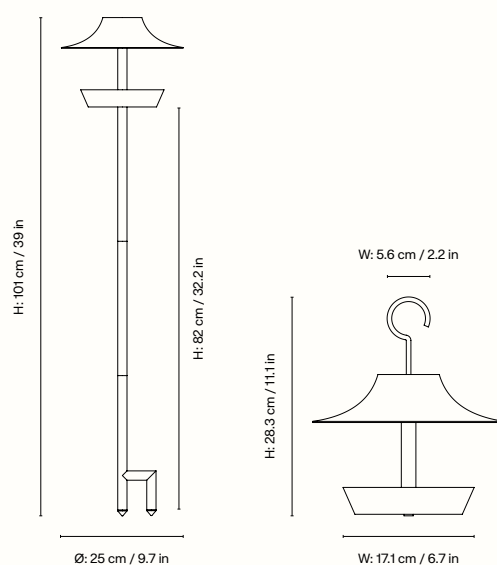

Measurements