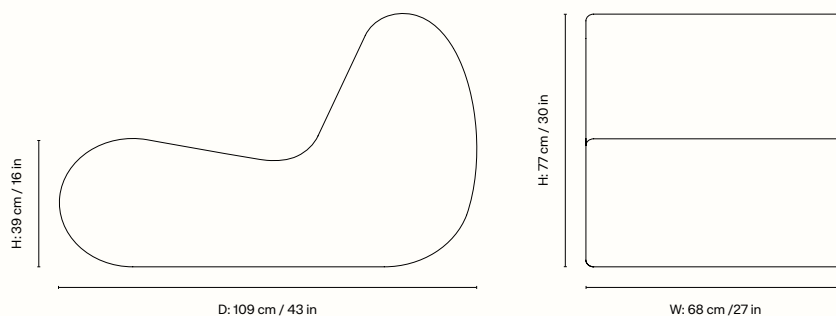

## Information

**Size** H: 76 x W: 67 x D: 108 cm /  
H: 30 x W: 26 x D: 42 in

**Material** Fabric: Pure Bouclé. 100% polypropylene with waterproof backing made of polyurethane and polyester. Inside: High-resilience PU foam

## Measurements

D: 60 cm / 23 in

W: 67 cm / 26.4 in

## Information

**Size** H: 77 x W: 68 x D: 109 cm /

H: 30 x W: 27 x D: 43 in

**Material** 100% polyester with PU coating

**Care** 30°C wash

**Country of origin** Vietnam

**Net. weight** 0.7 kg / 1.54 lb

**Packsizes** 1

## Measurements