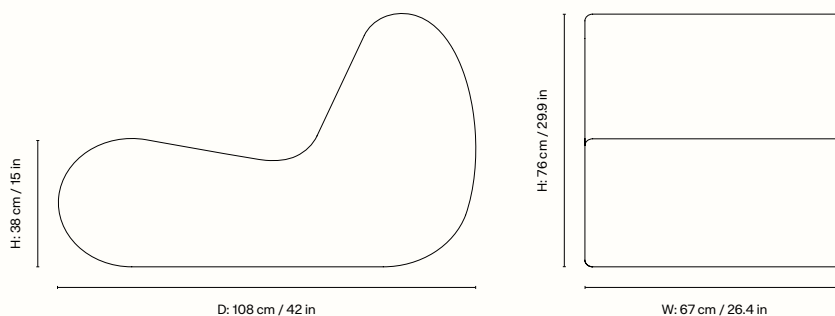

## Information

**Size** H: 76 x W: 67 x D: 108 cm /  
H: 30 x W: 26 x D: 42 in

**Material** Fabric: Pure Bouclé. 100% polypropylene with waterproof backing made of polyurethane and polyester. Inside: High-resilience PU foam

## Measurements

## Measurements

D: 60 cm / 23 in

W: 67 cm / 26.4 in

## Information

**Size** H: 77 x W: 68 x D: 109 cm /

H: 30 x W: 27 x D: 43 in

**Material** 100% polyester with PU coating

**Care** 30°C wash

**Country of origin** Vietnam

**Net. weight** 0.7 kg / 1.54 lb

**Packsizes** 1