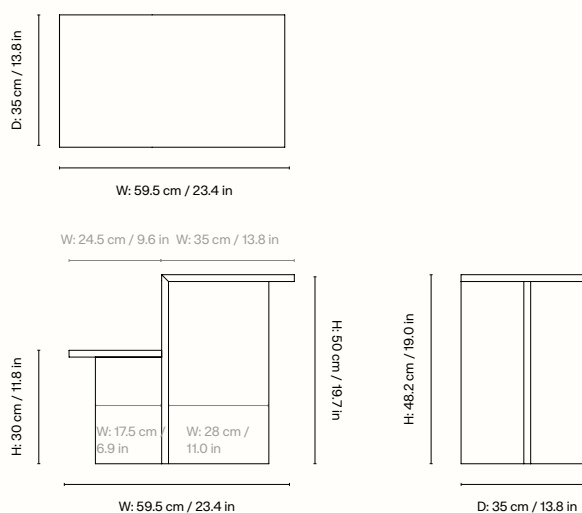

Measurements