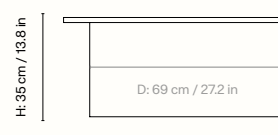

Measurements