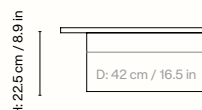

Measurements