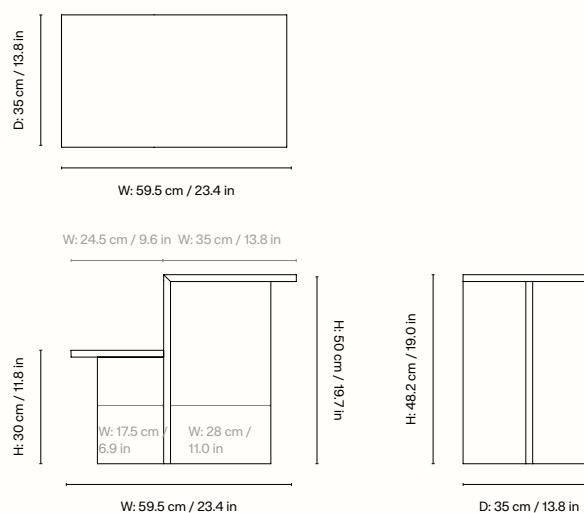

Measurements