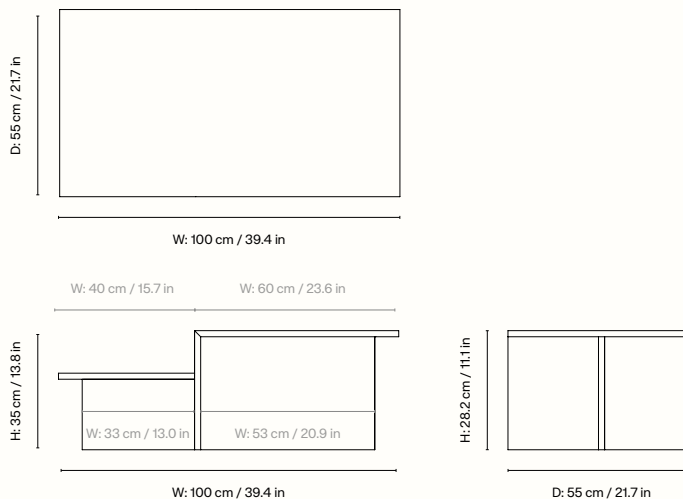

Distinct Coffee Table

Originally inspired by Japanese minimalism, the Distinct Coffee Table explores the creation of complex structures based on a single element. The minimalist construction creates a contrast to the richness of the travertine's earthy textures. With the natural and diverse qualities of the sand-coloured limestone, it provides rawness and tangibility that highlight the architectural character of the furniture piece.

Information

Size H: 35 x W: 100 x D: 55 cm /
H: 13.8 x W: 39.4 x D: 21.7 in

Material Travertine

Care Wipe with a damp cloth

Attention Travertine is a natural material, variations may occur. Registered design

Country of origin Portugal

Net. weight 50 kg / 165.35 lb

Packsizes 1

Measurements