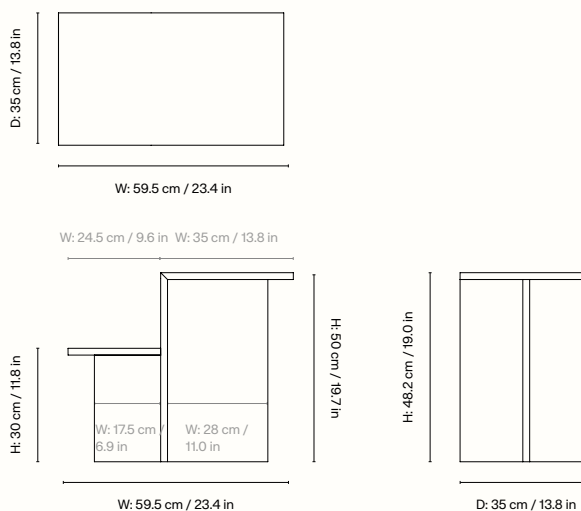

Measurements