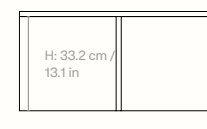

Measurements