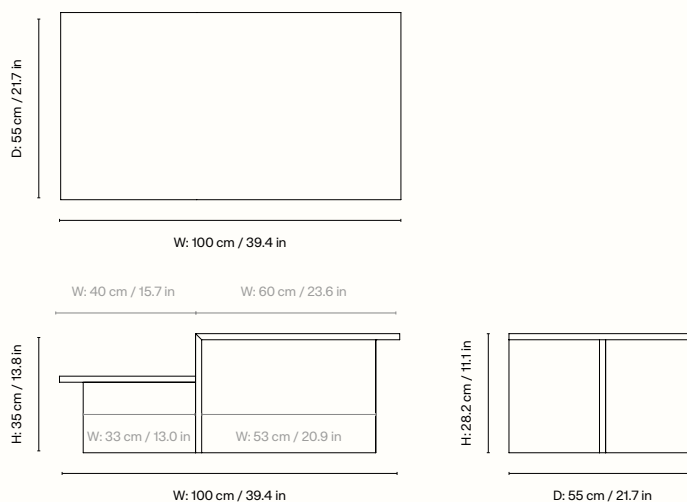

Measurements