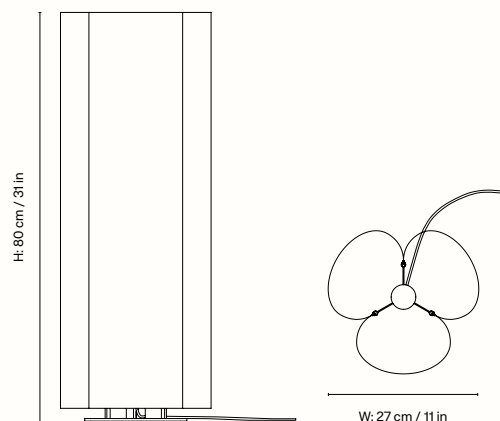

Boe Floor Lamp

The Boe Floor Lamp pairs sculptural form with quiet material beauty. Made from coated Japanese washi paper and aluminium, it balances soft, generous curves with refined structural detail. The tactile paper diffuses light gently, creating a warm and calming glow. With its harmonious silhouette and understated expression, the Boe Floor Lamp brings a sense of lightness to any interior.

Information

Size H: 80 x Ø: 27 cm /

H: 31 x Ø: 11 in

Material PVC Coated Washi Paper, anodized aluminium base, 2 x E27 socket and 2,6 metre fabric cable with on/off switch

Care Carefully wipe with a dry cloth

Product notes Voltage: 220-240V - 50Hz. Light source: 2 X E27 max 15 watt LED Bulb not included.

Only use LED light bulb. Only approved for EU/NO/CH/UK (UK plug version for UK) and separate version for US. Registered design

Certifications

Country of origin China

Net. weight 2,5 kg

Packsizes 1

Measurements