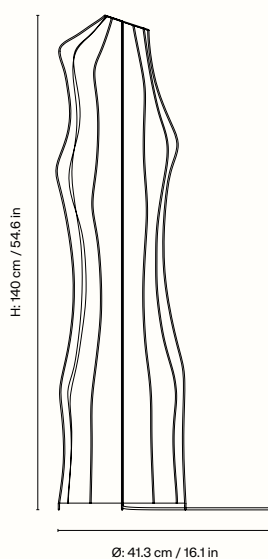

Measurements