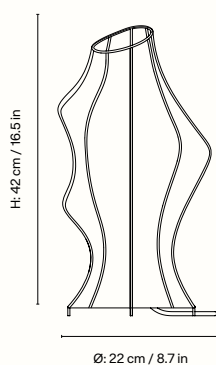

Dae Table Lamp

The Dae Lamp draws inspiration from the ethereal beauty of the Pieridae Butterfly Chrysalis. With its combination of delicate, non-woven polymer material and unique, organic shape, the lamp not only serves as a source of illumination but also as a work of art. The translucent shade diffuses light in a unique and captivating manner, casting a warm and gentle glow that creates a cosy atmosphere in any room. Elevate your space with the contemporary aesthetic of the Dae Lamp – where form meets function in perfect harmony. The non-woven polymer shade will beautifully patinate over time, giving it a unique appearance.

Information

Size H: 42 x Ø: 22 cm /
H: 16.5 x Ø: 8.7 in

Material Lampshade made of a powder coated iron structure with a sprayed-on polymer skin to softly diffuse the light. E14 socket with on/off switch and 2.6 metre fabric cable

Product notes Voltage: 220-240V - 50Hz. Light source: E14 max 12 watt LED Bulb not included. Only approved for EU/NO/CH/UK (UK plug version for UK) and separate version for US.

Registered design

Country of origin China

Net. weight 0.51 kg

Packsize 2

Measurements