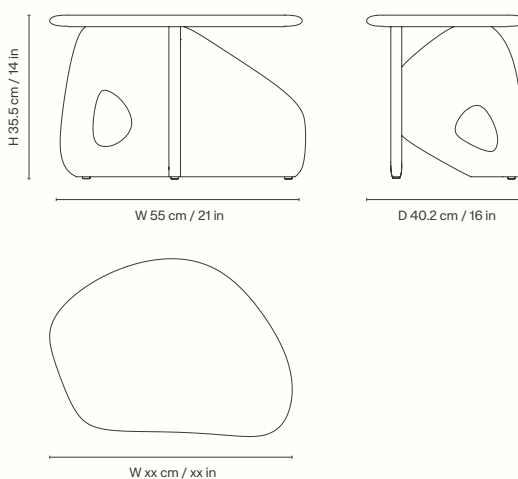

## Information

**Size** H: 35.5 x W: 55 x D: 40.2 cm /

H: 14 x W: 21 x D: 16 in

**Material** FSC™-certified solid oak. Oiled

**Care** Wipe with a damp cloth

**Info:** Registered design. Box

**Certificates** FSC™

## Measurements

## Information

**Size** H: 35.5 x W: 70 x D: 44.5 cm /

H: 14 x W: 27 x D: 17 in

**Material** FSC™-certified solid oak. Oiled

**Care** Wipe with a damp cloth

**Info:** Registered design. Box

**Certificates** FSC™