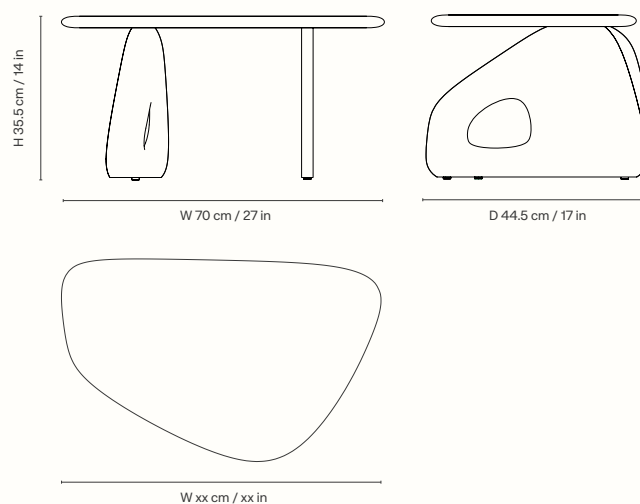

Measurements