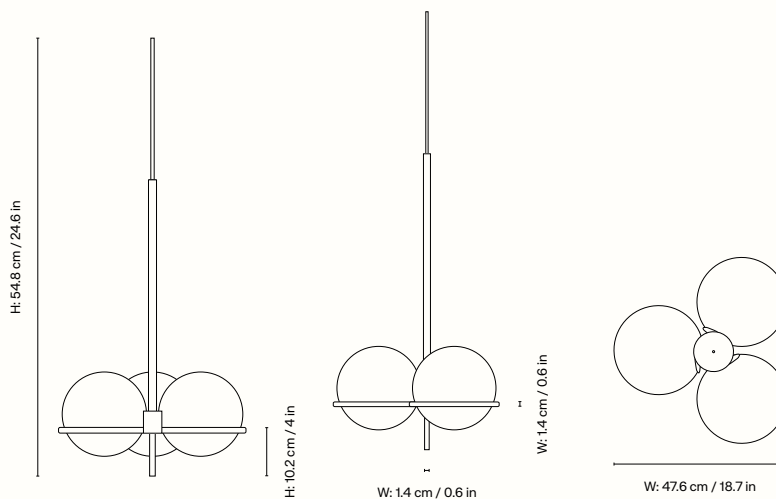

Measurements