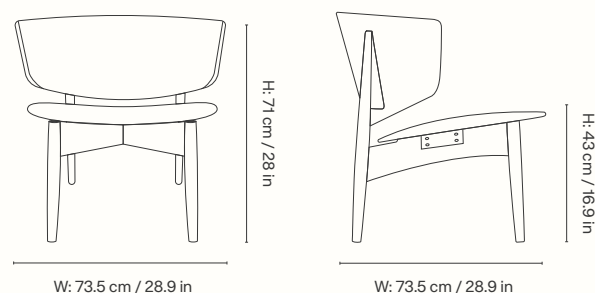

1104263815 Black 1104263538 Natural Oak 1104263816 Red Brown 1104269361 Dark Stained Beech 1104269360 White Oiled Beech

Information

Manufactured in Latvia
Registered design

Dimensions

Total height: 75.5cm / 29.7in
Width: 47.5cm / 18.7in
Depth: 46cm / 18.1in
Seat height: 45cm / 17.7in
Weight: 4 kg / 8.8 lb (without upholstery), 4.2 kg / 9.3 lb (seat upholstered), 4.5 kg / 9.9 lb (fully upholstered)

1104265806
Black

1104265573
Natural Oak

1104269936
Dark Stained Beech

Information

Manufactured in Latvia
Registered design

Dimensions

Height: 71 cm / 28 in
Width: 72.5 cm / 28.5 in
Depth: 64.5 cm / 25.4 in
Seat height: 43 cm / 16.9 in
Weight: 7.5 kg / 16.5 lb

Test EN 16139:2013. Furniture - Strength, durability, stability and safety. Requirements for non-domestic seating

Foam fire rating CAL117-2013 - pass. BS 5852 Crib5 - on request

Measurements

W: 73.5 cm / 28.9 in

W: 73.5 cm / 28.9 in

Space to feel comfortably you