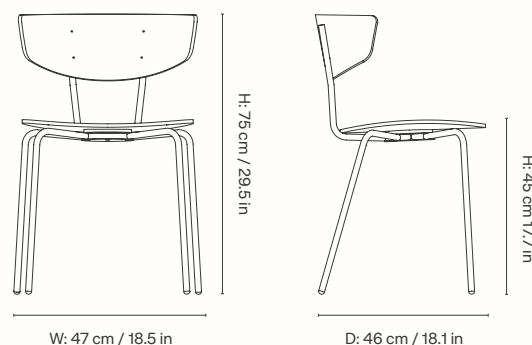

1104263815 Black 1104263538 Natural Oak 1104263816 Red Brown 1104269361 Dark Stained Beech 1104269360 White Oiled Beech

Information

Manufactured in Latvia
Registered design

Dimensions

Total height: 75.5cm / 29.7in
Width: 47.5cm / 18.7in
Depth: 46cm / 18.1in
Seat height: 45cm / 17.7in
Weight: 4 kg / 8.8 lb (without upholstery), 4.2 kg / 9.3 lb (seat upholstered), 4.5 kg / 9.9 lb (fully upholstered)

9401 Black

100006306 Red Brown

100006210 White Oiled Oak

1104263823 Walnut

Information

Manufactured in Latvia
Registered design

Dimensions

Height: 75 cm / 29.5 in
Width: 47 cm / 18.5 in
Depth: 46 cm / 18.1 in
Seat height: 45 cm / 17.7 in
Weight: 4.8 kg / 10.6 lb (without upholstery), 5 kg / 11 lb (seat upholstered)

Care Please see [fermliving.com](#) for care and [maintenance instructions](#)

Packsize 2

Attention Maximum amount of dining chairs to be stacked: 10. This product is in conformity with European product safety standards. Standards are based on use by persons weighing up to 110 kg / 242 lb

Test EN 16139:2013. Furniture - Strength, durability, stability and safety.

Requirements for non-domestic seating

Foam fire rating CAL117-2013 - pass. BS 5852 Crib5 - on request

Measurements

W: 47 cm / 18.5 in