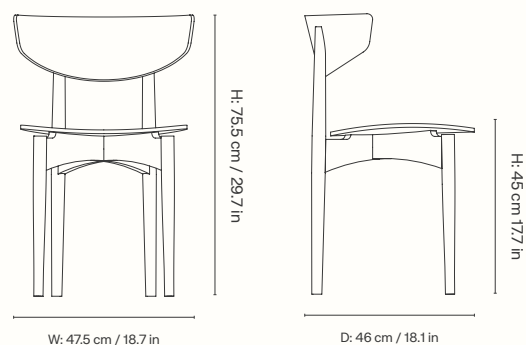

1104263815 Black 1104263538 Natural Oak 1104263816 Red Brown 1104269361 Dark Stained Beech 1104269360 White Oiled Beech

Information

Manufactured in Latvia
Registered design

Dimensions

Total height: 75.5cm / 29.7in
Width: 47.5cm / 18.7in
Depth: 46cm / 18.1in
Seat height: 45cm / 17.7in
Weight: 4 kg / 8.8 lb (without upholstery), 4.2 kg / 9.3 lb (seat upholstered), 4.5 kg / 9.9 lb (fully upholstered)

Foam fire rating CAL117-2013 - pass. BS 5852 Crib5 - on request

Measurements

W: 47.5 cm / 18.7 in

D: 46 cm / 18.1 in

Herman Dining Chair - Steel Frame

The Herman Series combines a modern, contemporary aesthetic with simple functionality. Designed in collaboration with the Danish design studio, Herman Studio, the Herman family includes a collection of seating furniture that is defined by elegant, modern lines and functional aesthetics.

9401 Black

100006306 Red Brown

100006210 White Oiled Oak

1104263823 Walnut

Information

Manufactured in Latvia
Registered design

Dimensions

Height: 75 cm / 29.5 in
Width: 47 cm / 18.5 in
Depth: 46 cm / 18.1 in
Seat height: 45 cm / 17.7 in
Weight: 4.8 kg / 10.6 lb (without upholstery), 5 kg / 11 lb (seat upholstered)

1104265806
Black

1104265573
Natural Oak

1104269936
Dark Stained Beech

Information

Manufactured in Latvia
Registered design

Dimensions

Height: 71 cm / 28 in
Width: 72.5 cm / 28.5 in
Depth: 64.5 cm / 25.4 in
Seat height: 43 cm / 16.9 in
Weight: 7.5 kg / 16.5 lb