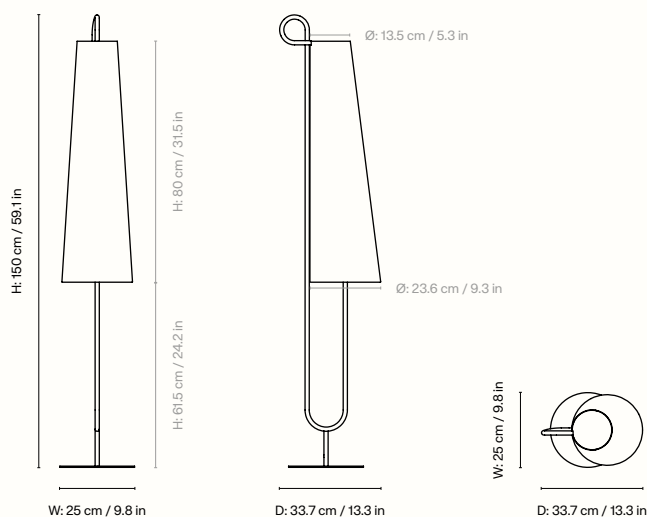

## Information

**Size** Ø: 25 x H: 150 cm /  
Ø: 9.8 x H: 59.1 in

**Material** Powder coated iron structure. 2 x E27 socket. 2.5 metre black fabric cord with on/off switch. Lampshade covered with fabric made of 90% linen and 10% polyester. Inner steel structure  
**Care** Wipe with a damp cloth

## Measurements

## Information

**Size** Ø: 21.6 x H: 98.5 cm /  
Ø: 8.5 x H: 38.8 in

**Material** Powder coated iron structure. 2 x E27 socket. 2.5 metre black fabric cord with on/off switch. Lampshade covered with fabric made of 90% linen and 10% polyester. Inner steel structure  
**Care** Wipe with a damp cloth