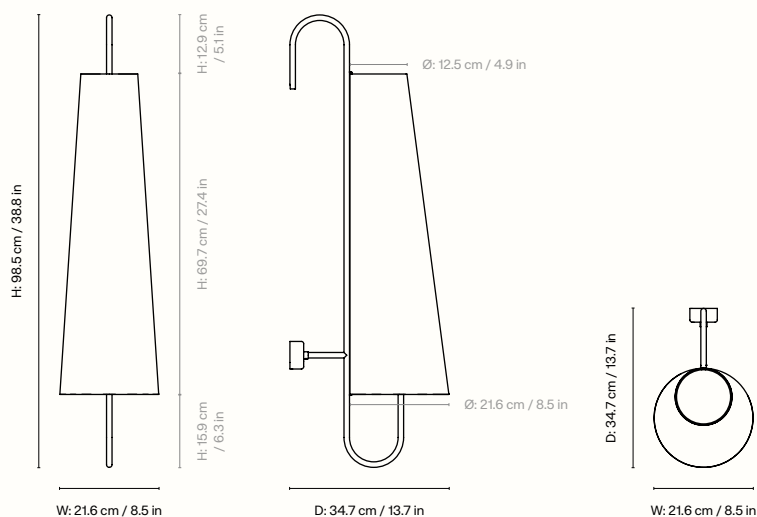

Measurements