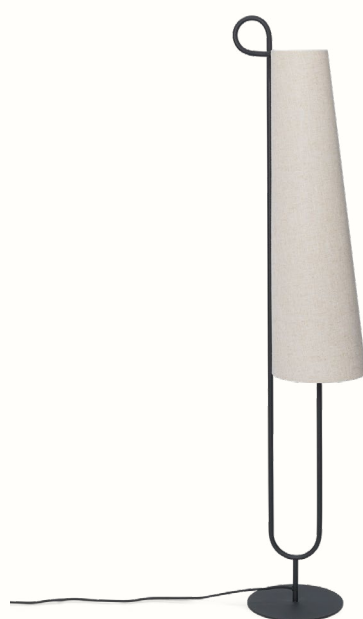

# Ancora Floor Lamp

The Ancora Floor Lamp derives its name from the Italian word for 'anchor,' drawing inspiration from its distinctive shape. The warm and textured textile lampshade beautifully contrasts its powder-coated iron base, resulting in a poetic and vintage-inspired expression. This design effortlessly balances lightness and materiality, creating an enchanting ambiance in any space.

## Information

**Size** Ø: 25 x H: 150 cm /  
Ø: 9.8 x H: 59.1 in

**Material** Powder coated iron structure. 2 x E27 socket. 2.5 metre black fabric cord with on/off switch. Lampshade covered with fabric made of 90% linen and 10% polyester. Inner steel structure  
**Care** Wipe with a damp cloth

# Ancora Wall Lamp – 100

The Ancora Wall Lamp derives its name from the Italian word for 'anchor', drawing inspiration from its distinctive shape. The warm and textured textile lampshade beautifully contrasts its powder-coated iron frame, resulting in a poetic and vintage-inspired expression. This design effortlessly balances lightness and materiality, creating an enchanting ambiance in any space.

## Information

**Size** Ø: 21.6 x H: 98.5 cm /  
Ø: 8.5 x H: 38.8 in

**Material** Powder coated iron structure. 2 x E27 socket. 2.5 metre black fabric cord with on/off switch. Lampshade covered with fabric made of 90% linen and 10% polyester. Inner steel structure  
**Care** Wipe with a damp cloth