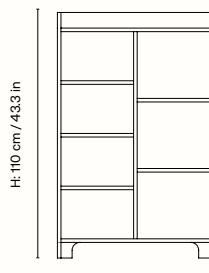

## Information

**Size** H: 110 x W: 70 x D: 40 cm /

H: 43.3 x W: 27.6 x D: 15.7 in

**Material** Cashmere: FSC™ Mix certified MDF and laminate with carved doors. Painted

Dark Stained Oak: FSC™ Mix certified oak veneer with MDF core. Dark stained with carved doors

## Measurements

H: 110 cm / 43.3 in

W: 70 cm / 27.6 in

D: 40 cm / 15.7 in