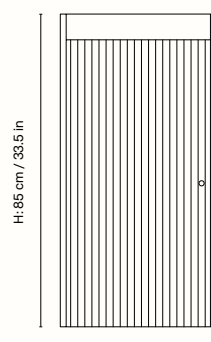

## Measurements

H: 110 cm / 43.3 in

W: 70 cm / 27.6 in

D: 40 cm / 15.7 in

## Information

**Size** H: 85 x W: 42.5 x D: 19 cm /

H: 33.5 x W: 16.7 x D: 7.5 in

**Material** Cashmere: FSC™ Mix certified MDF and laminate with carved doors. Painted

Dark Stained Oak: FSC™ Mix certified oak veneer with MDF core. Dark stained with carved doors

**Care** Wipe with a damp cloth

**Product notes** Registered design

**Certificates** FSC MIX 70% PBN-COC-071313

**Country of origin** Latvia

**Net. weight** 14.2 kg

**Packsize** 1

## Measurements

Space to feel comfortably you