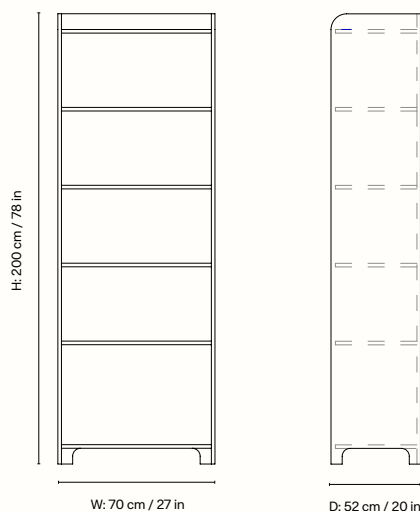

## Information

**Size** H: 200 x W: 70 x D: 52 cm /  
H: 78 x W: 27 x D: 20 in

**Material** Cashmere: FSC™ Mix certified MDF and laminate with carved doors. Painted

Dark Stained Oak: FSC™ Mix certified oak veneer with MDF core. Dark stained with carved doors

## Measurements

## Measurements

H: 110 cm / 43.3 in

W: 70 cm / 27.6 in

D: 40 cm / 15.7 in