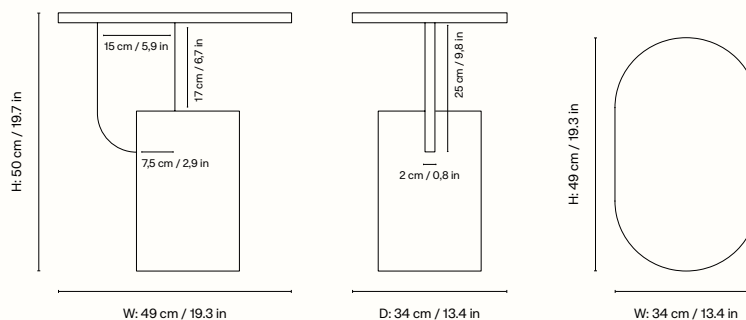

Measurements