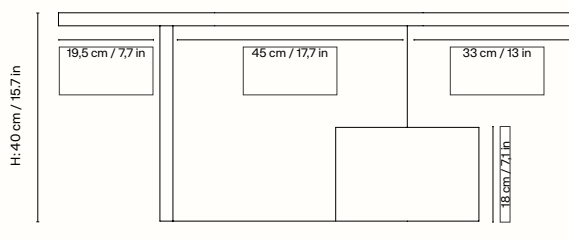

Country of origin China

Net. weight 36 kg / 79.37 lb

Packsize 1

Measurements

Insert Side Table

Crafted from FSC™-certified solid ash wood, this design forms a sturdy yet sculptural side table. It expresses the meeting of the heavy cylinder base and the light oval top, seemingly floating on the small, geometric joint. The table is a subtle piece of art in your home, and the small size makes it perfect for rooms of all sizes.

9890
Natural Oak

9891
Black

1104269275
Green

Information

Size H: 50 x W: 49 x D: 34 cm /

H: 19.7 x W: 19.3 x D: 13.4 in

Material FSC™-certified solid ash. Oiled

Care Wipe with a damp cloth. Do not leave the surface wet

1100322811
Natural Ash

1100332775
Black

Information

Size H: 40 x W: 100 x D: 60 cm /

H: 15.7 x W: 39.4 x D: 23.6 in

Material FSC™-certified solid ash. Oiled

Care Wipe with a damp cloth.

Do not leave the surface wet

Info Registered design

Country of origin Bosnia and Herzegovina

Net. weight 22.5 kg / 49.6 lb

Packsizes 1

Measurements

D: 60 cm / 23.6 in

W: 100 cm / 39.4 in

Space to feel comfortably you