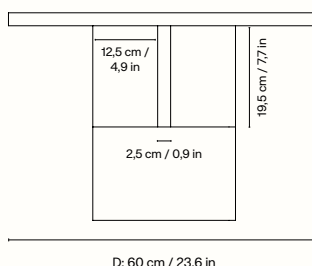

Country of origin China

Net. weight 36 kg / 79.37 lb

Packsize 1

Measurements

Insert Side Table

Crafted from FSC™-certified solid ash wood, this design forms a sturdy yet sculptural side table. It expresses the meeting of the heavy cylinder base and the light oval top, seemingly floating on the small, geometric joint. The table is a subtle piece of art in your home, and the small size makes it perfect for rooms of all sizes.

9890
Natural Oak

9891
Black

1104269275
Green

Information

Size H: 50 x W: 49 x D: 34 cm /

H: 19.7 x W: 19.3 x D: 13.4 in

Material FSC™-certified solid ash. Oiled

Care Wipe with a damp cloth. Do not leave the surface wet

1100322811
Natural Ash

1100332775
Black

Information

Size H: 40 x W: 100 x D: 60 cm /

H: 15.7 x W: 39.4 x D: 23.6 in

Material FSC™-certified solid ash. Oiled

Care Wipe with a damp cloth.

Do not leave the surface wet

Info Registered design

Country of origin Bosnia and Herzegovina

Net. weight 22.5 kg / 49.6 lb

Packsizes 1

Measurements

D: 60 cm / 23.6 in

W: 100 cm / 39.4 in

Space to feel comfortably you