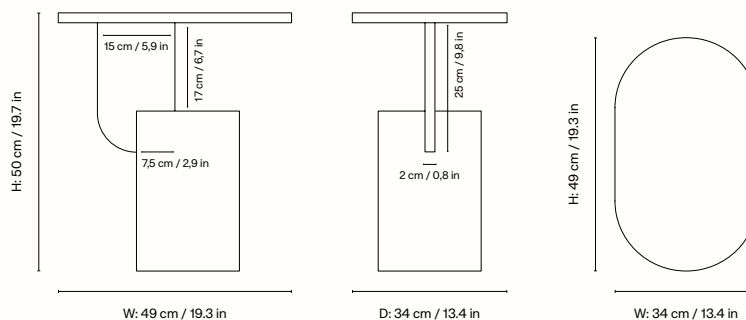

1104272247
Sand

Information

Size H: 50 x W: 49 x D: 34 cm /
H: 19.7 x W: 19.3 x D: 13.4 in

Material Marble

Care Wipe with a damp cloth. Do not use an abrasive surface or chemicals for cleaning

Info The sculptural design of this piece may affect its stability, particularly when weight is applied to the edges. For safety reasons, we strongly advise against allowing children to play with or near this item, as there is a risk of tipping. Please use with caution and ensure it is placed in a safe, stable environment to prevent accidents. Marble is a natural material, small variations from product to product may occur. Always use coasters or other protective items with a soft surface to avoid damage to the product.

Country of origin China

Net. weight 36 kg / 79.37 lb

Packsize 1

Measurements

Insert Side Table

Crafted from FSC™-certified solid ash wood, this design forms a sturdy yet sculptural side table. It expresses the meeting of the heavy cylinder base and the light oval top, seemingly floating on the small, geometric joint. The table is a subtle piece of art in your home, and the small size makes it perfect for rooms of all sizes.

9890
Natural Oak

9891
Black

1104269275
Green

Information

Size H: 50 x W: 49 x D: 34 cm /

H: 19.7 x W: 19.3 x D: 13.4 in

Material FSC™-certified solid ash. Oiled

Care Wipe with a damp cloth. Do not leave the surface wet

1100322811
Natural Ash

1100332775
Black

Information

Size H: 40 x W: 100 x D: 60 cm /

H: 15.7 x W: 39.4 x D: 23.6 in

Material FSC™-certified solid ash. Oiled

Care Wipe with a damp cloth.

Do not leave the surface wet