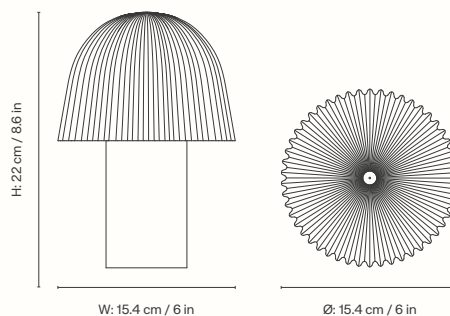

Frill Portable Lamp

The Frill Portable Lamp combines functionality with a refined design, making it perfect for the kids' room. Its weighted base provides stability, while the moulded shade features a fluted surface that adds depth and tactility to the design. Perfect for creating a cosy, ambient glow, the Frill Portable Lamp is a practical and charming addition to any child's space.

Information

Size H: 22 x Ø: 15.4 /

H: 8.6 x Ø: 6

Material Powder coated iron base and HDPE shade

Care Wipe with a damp cloth

Technical specifications See next page

Attention The lamp is not intended for permanent connection to the power supply. Disconnect the charger once the battery is fully charged

Country of origin China

Net. weight 0.9 kg / 1.98 lb

Packsize 4

Measurements