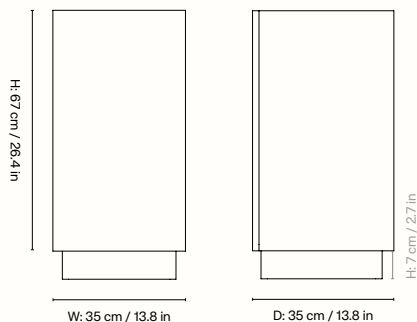

Burl Side Table

The Burl Side Table has its namesake from the beautifully patterned, FSC™-certified burl wood it is made of. This versatile and sleek piece serves as both a nightstand and a side table, adapting effortlessly to your needs. Its hidden storage space includes an adjustable shelf that can be moved according to the items being stored. The pedestal-like design exudes an elegant expression that enhances the overall aesthetics and ambiance of any space.

Information

Size H: 67 x W: 35 x D: 35 cm /

H: 26.4 x W: 13.8 x D: 13.8 in

Material FSC™-certified poplar burl veneer
with MDF core

Care Wipe with a damp cloth.

Do not leave the surface wet

Country of origin China

Net. weight 12 kg

Packsizes 1

Measurements