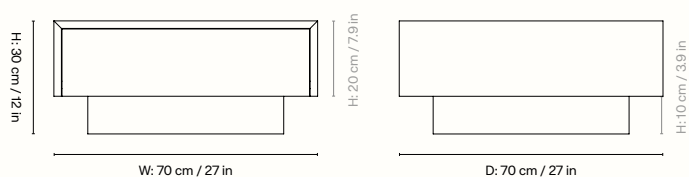

Burl Storage Coffee Table

The Burl Storage Coffee Table features a square format with an added storage drawer. Crafted from FSC™ Mix-certified wood with a rich burl veneer, its swirling grain adds depth and visual warmth. The concealed drawer offers a discreet space for storing everyday items, keeping your living area calm and uncluttered.

Information

Size W: 70 x H: 30 x D: 70 cm /

W: 27 x H: 12 x D: 27 in

Material FSC™-certified poplar burl veneer with MDF core

Care Wipe with a damp cloth.

Do not leave the surface wet

Product notes Drawer load limit: 12 kg

Attention Always use coasters or other protective items with a soft surface to avoid damage to the product. Never leave wet items on wood as it may cause stains or leave permanent marks

Country of origin China

Net. weight 32 kg

Packsize 1

Measurements