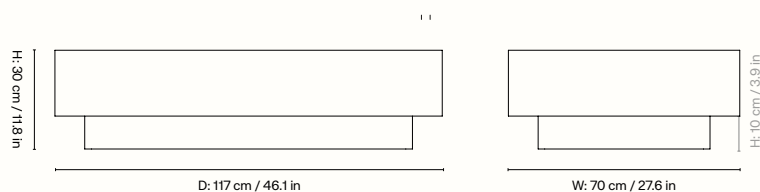

1104270162
Natural Oak

Information

Size H: 40 x W: 40 x D: 40 cm /

H: 15.7 x W: 15.7 x D: 15.7 in

Material FSC™-certified poplar burl veneer
with MDF core

Care Wipe with a damp cloth.

Do not leave the surface wet

1104268863
Natural

Information

Size H: 30 x W: 70 x D: 117 cm /

H: 11.8 x W: 27.6 x D: 46.1 in

Material FSC™-certified poplar burl veneer
with MDF core

Care Wipe with a damp cloth.

Do not leave the surface wet

Country of origin China

Net. weight 38.5 kg

Packsizes 1

Measurements

Burl Side Table

The Burl Side Table has its namesake from the beautifully patterned, FSC™-certified burl wood it is made of. This versatile and sleek piece serves as both a nightstand and a side table, adapting effortlessly to your needs. Its hidden storage space includes an adjustable shelf that can be moved according to the items being stored. The pedestal-like design exudes an elegant expression that enhances the overall aesthetics and ambiance of any space.

1104268388
Natural

Information

Size H: 67 x W: 35 x D: 35 cm /

H: 26.4 x W: 13.8 x D: 13.8 in

Material FSC™-certified poplar burl veneer
with MDF core

Care Wipe with a damp cloth.

Do not leave the surface wet