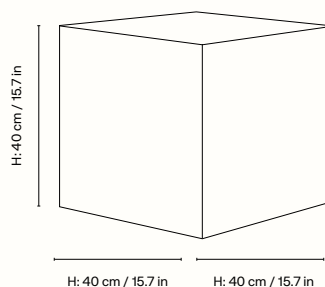

Burl Cube Side Table

The Burl Cube Side Table derives its name from the exquisitely patterned, FSC™-certified burl wood used in its construction. Celebrated for its distinctive and intricate grain patterns, boasting swirls, knots, and irregularities, each piece is truly unique. Designed as a perfect cube, the table seamlessly merges geometric simplicity with intricate materiality. Its clean lines and minimalist form offer versatility, ensuring it complements various interior styles while standing out as a striking centrepiece.

Information

Size H: 40 x W: 40 x D: 40 cm /

H: 15.7 x W: 15.7 x D: 15.7 in

Material FSC™-certified poplar burl veneer
with MDF core

Care Wipe with a damp cloth.

Do not leave the surface wet

Country of origin China

Net. weight 9.5 kg / 20.9 lb

Packsizes 1

Measurements