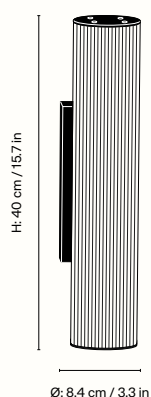

## Information

**Size** Ø: 8.4 x H: 40 cm /  
Ø: 3.3 x H: 15.7 in

**Material** Mouth blown rippled Opal glass tube with solid brushed brass or steel parts. 2.5 metre white fabric cord with dimmer

**Care** Wipe with a damp cloth

## Measurements

## Information

**Size** Ø: 8.4 x W: 100 cm /  
Ø: 3.3 x W: 39.4 in

**Material** Mouth-blown rippled opal glass tube with solid brushed brass parts. 6 metre white fabric cord. 5 metre suspension wire

**Care** Wipe with a damp cloth

## Information

**Size** H: 15.5 x W: 16.5 x D: 6.5 cm /

H: 6.1 x W: 6.5 x D: 2.6 in

**Material** HDPE base with brass electroplated steel feet

**Care** Wipe with a damp cloth

**Technical Specifications** See next page