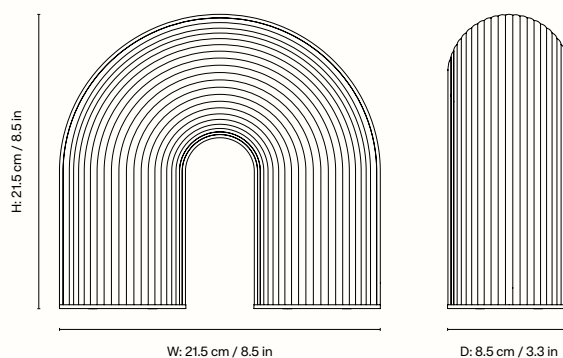

## Measurements

## Information

**Size** W: 21.5 x H: 21.5 x D: 8.5 cm /

W: 8.5 x H: 8.5 x D: 3.3 in

**Material** Rippled opal glass with glossy finish. Solid brass feet with matte polish. 1.7 metre white fabric cord with dimmer

## Information

**Size** W: 40 x H: 36 x D: 16 cm /

W: 15.7 x H: 14.2 x D: 6.3 in

**Material** Rippled opal glass with glossy finish. Solid brass feet with matte polish. 2.6 metre white fabric cord with dimmer