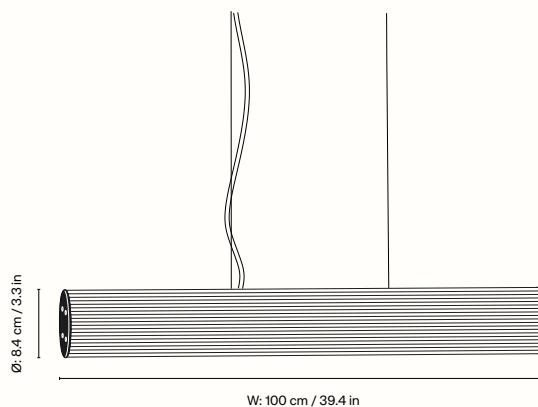

## Information

**Size** Ø: 8.4 x W: 100 cm /  
Ø: 3.3 x W: 39.4 in

**Material** Mouth-blown rippled opal glass tube with solid brushed brass parts. 6 metre white fabric cord. 5 metre suspension wire

**Care** Wipe with a damp cloth

## Measurements