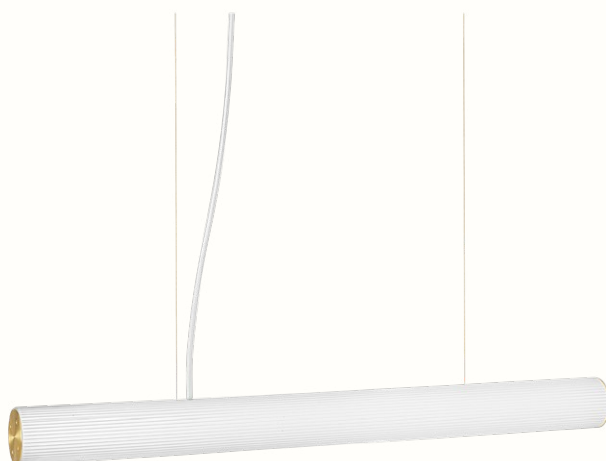

# Vuelta Wall Lamp II 40

Fusing textural complexity with modern simplicity, the Vuelta Wall Lamp features cylindrical translucent opal glass with a distinct rippled surface and brushed metal finishes. With an LED light source that emits a soft, diffused light, the Vuelta Wall Lamp comes with an adjustable dimmer remote for ultimate ambiance control.

## Information

**Size** Ø: 8.4 x H: 40 cm /  
Ø: 3.3 x H: 15.7 in

**Material** Mouth blown rippled Opal glass tube with solid brushed brass or steel parts. 2.5 metre white fabric cord with dimmer

**Care** Wipe with a damp cloth

## Measurements

# Vuelta Pendant Lamp II 100

Fusing textural complexity with modern simplicity, the Vuelta Pendant features cylindrical translucent glass with a distinct rippled surface and brushed metal finishes. With an LED light source that emits a soft, diffused light, the Vuelta Pendant comes with an adjustable dimmer remote for ultimate ambiance control. Use the pendant on its own, or hang multiple lamps in a row for a bright, uniformed statement.