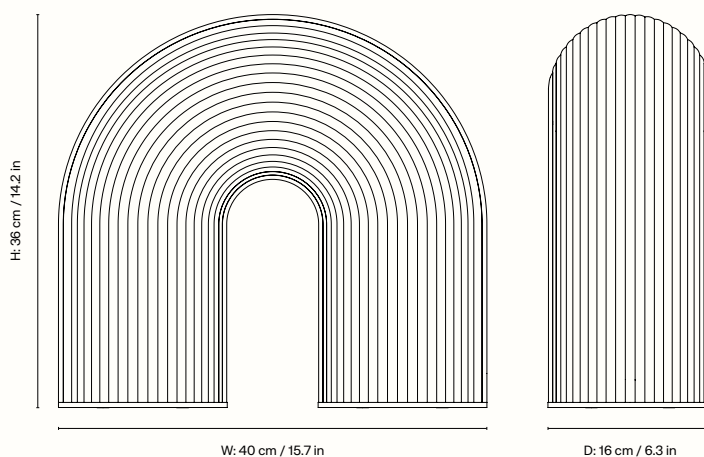

Vuelta Floor Lamp

A bold light with a sculptural arc reminiscent of ancient columns, our Vuelta lamp is made from opal glass with a rippled surface that lends textural appeal to the piece. Designed with an LED light source that emits a soft, diffused light, it also features an adjustable dimmer switch for ultimate ambiance control. Use it as a decorative lamp in a dark corner or on a shelf to light up a collection of books.

Information

Size W: 40 x H: 36 x D: 16 cm /

W: 15.7 x H: 14.2 x D: 6.3 in

Material Rippled opal glass with glossy finish. Solid brass feet with matte polish. 2.6 metre white fabric cord with dimmer

Care Wipe with a damp cloth

Product notes Voltage: 110V - 60Hz, 3W

Light source: Non removable LED light source, warm white. 2500K, CRI >80. Dimmable up to 265 lm. Service life: 30,000 hours. Separate version for US. Registered design

Attention This is a handmade and mouthblown product. Small imperfections in the glass may occur

Certifications CE, LVD, EMC, ROHS, ETL,

Approved for North America

Classification IP20, Class II

Country of origin China

Net. weight 4.5 kg / 9.92 lb

Packsize 1

Measurements