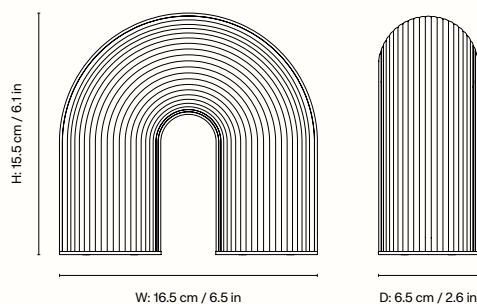

## Information

**Size** Ø: 8.4 x W: 100 cm /  
Ø: 3.3 x W: 39.4 in

**Material** Mouth-blown rippled opal glass tube with solid brushed brass parts. 6 metre white fabric cord. 5 metre suspension wire

**Care** Wipe with a damp cloth

## Measurements

## Information

**Size** H: 15.5 x W: 16.5 x D: 6.5 cm /

H: 6.1 x W: 6.5 x D: 2.6 in

**Material** HDPE base with brass electroplated steel feet

**Care** Wipe with a damp cloth

**Technical Specifications** See next page