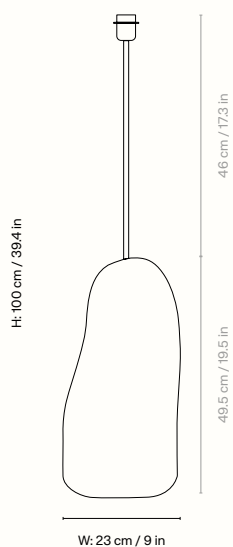

100735202
Off-White

1104266318
Terracotta

100735719
Deep Blue

100737101
Dark Grey

Information

Size H: 30 x W: 18 x D: 16 cm /

H: 11.8 x W: 7.1 x D: 6.3 in

Material Ceramic base with brass rod for socket

100736202
Off-white

100736719
Deep Blue

100740101
Dark Grey

Information

Size W: 16.5 x H: 43 x D: 14 cm /

W: 6.5 x H: 16.9 x D: 5.5 in

Material Ceramic base with brass rod for socket

E27. 2 metre fabric cord with on/off switch

100731202
Off-white

100731719
Deep Blue

100738101
Dark Grey

Information

Size W: 23 x H: 100 x D: 23 cm /

W: 9.1 x H: 39.4 x D: 9.1 in

Material Ceramic base with brass rod for socket

E27. 2 metre fabric cord with on/off switch

Care Wipe with a damp cloth

Product notes Voltage: 120V - 60Hz.

Light source: E26 Max 15 watt LED. Light bulb not

included. Approved for North America

Country of origin China

Net. weight 5.7 kg

Packsizes 1

Measurements