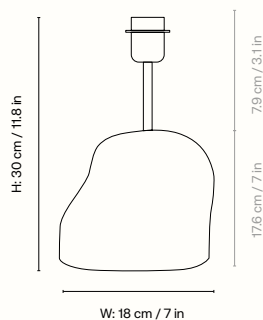

100735202
Off-White

1104266318
Terracotta

100735719
Deep Blue

100737101
Dark Grey

Information

Size H: 30 x W: 18 x D: 16 cm /

H: 11.8 x W: 7.1 x D: 6.3 in

Material Ceramic base with brass rod for socket

Net. weight 1.5 kg

Packsize 1

Measurements

IP20

Hebe Lamp Base Medium

The Hebe lamp series updates the classic lamp with bold shapes and an artistic touch. Initially sculpted by hand, the fluid silhouette of the base is inspired by nature and has a feminine note. Made of ceramic, this small base has a matte, coarse, and light finish, offering any room a rough, yet calm look.

100736202
Off-white

100736719
Deep Blue

100740101
Dark Grey

Information

Size W: 16.5 x H: 43 x D: 14 cm /

W: 6.5 x H: 16.9 x D: 5.5 in

Material Ceramic base with brass rod for socket

E27. 2 metre fabric cord with on/off switch

100731202
Off-white

100731719
Deep Blue

100738101
Dark Grey

Information

Size W: 23 x H: 100 x D: 23 cm /

W: 9.1 x H: 39.4 x D: 9.1 in

Material Ceramic base with brass rod for socket

E27. 2 metre fabric cord with on/off switch