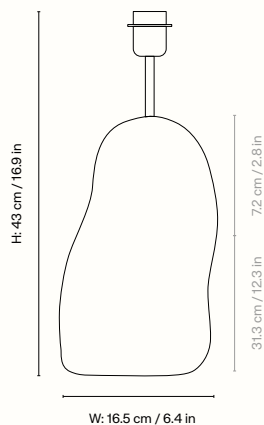

Hebe Lamp Base Medium

The Hebe lamp series updates the classic lamp with bold shapes and an artistic touch. Initially sculpted by hand, the fluid silhouette of the base is inspired by nature and has a feminine note. Made of ceramic, this small base has a matte, coarse, and light finish, offering any room a rough, yet calm look.

Information

Size W: 16.5 x H: 43 x D: 14 cm /

W: 6.5 x H: 16.9 x D: 5.5 in

Material Ceramic base with brass rod for socket

E27. 2 metre fabric cord with on/off switch

Care Wipe with a damp cloth

Product notes Voltage: 120V - 60Hz.

Light source: E26 Max 15 watt / LED.

Bulb not included. UL approved.

Registered design

Country of origin China

Net. weight 2.5 kg

Packsize 1

Measurements

IP20