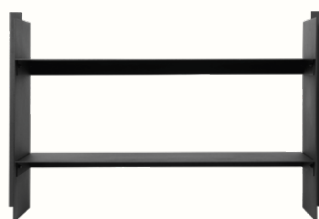

Measurements

Lager Low Rack

The Lager Low Rack, part of the Lager Family, is named after the Danish word for 'warehouse' and draws inspiration from the industrial aesthetic of brutalism. It can be used as a shelving unit or shoe rack, making it ideal for small living spaces. Compact and functional, it maximises storage without taking up much room. Flat-packed for easy transport and simple assembly, the Lager Low Rack offers practical storage with a clean, modern design.

1104270954
Aluminium

1104270955
Cashmere

1104271004
Black

Information

Size H: 50 x W: 77 x D: 28 cm /

H: 19.69 x W: 30.31 x D: 11.02 in

Material Aluminium / Powder coated iron

Care Wipe with a soft damp cloth. Make sure that the surface is kept clean and dry