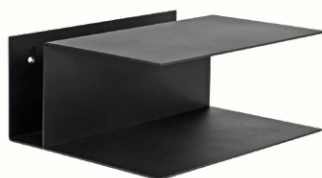

Info Registered design

Country of origin China

Net. weight 0.8 kg / 1.76 lb / 1.5 kg / 3.31 lb

Packsizes 2

Measurements

W: 71 cm / 28 in

Lager Bedside Table

The Lager Bedside Table, part of the Lager Family, is named after the Danish word for 'warehouse' and draws inspiration from the industrial aesthetic of brutalism. Crafted from aluminium or powder-coated iron sheets, this sleek and functional piece is designed for seamless wall mounting. With an integrated cable management system, it seamlessly blends practicality with refined design, providing an elegant and purposeful space for essentials like lighting, electronics, books, and other items.

1104270836
Aluminium

1104270835
Cashmere

1104270834
Black

Information

Size H: 15.5 x W: 35 x D: 30 cm /

H: 6.10 x W: 13.78 x D: 11.81 in

Material Aluminium or Powder coated iron

Care Wipe with a soft damp cloth. Make sure that the surface is kept clean and dry