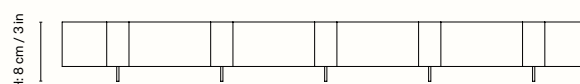

1104270954
Aluminium

1104270955
Cashmere

1104271004
Black

Information

Size H: 50 x W: 77 x D: 28 cm /

H: 19.69 x W: 30.31 x D: 11.02 in

Material Aluminium / Powder coated iron

Care Wipe with a soft damp cloth. Make sure that the surface is kept clean and dry

1104270762
Aluminium

1104270761
Cashmere

1104270760
Black

Information

Size H: 8 x W: 71 x D: 4 cm /

H: 3 x W: 28 x D: 2 in

Material Aluminium / Powder coated iron

Care Wipe with a soft damp cloth. Make sure that the surface is kept clean and dry

Info Registered design

Country of origin China

Net. weight 0.8 kg / 1.76 lb / 1.5 kg / 3.31 lb

Packsizes 2

Measurements

W: 71 cm / 28 in

Lager Bedside Table

The Lager Bedside Table, part of the Lager Family, is named after the Danish word for 'warehouse' and draws inspiration from the industrial aesthetic of brutalism. Crafted from aluminium or powder-coated iron sheets, this sleek and functional piece is designed for seamless wall mounting. With an integrated cable management system, it seamlessly blends practicality with refined design, providing an elegant and purposeful space for essentials like lighting, electronics, books, and other items.

1104270836
Aluminium

1104270835
Cashmere

1104270834
Black

Information

Size H: 15.5 x W: 35 x D: 30 cm /

H: 6.10 x W: 13.78 x D: 11.81 in

Material Aluminium or Powder coated iron

Care Wipe with a soft damp cloth. Make sure that the surface is kept clean and dry