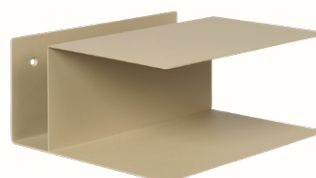

1104270835
Cashmere