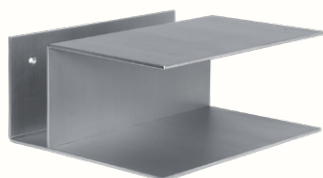

Info Registered design

Country of origin China

Net. weight 0.8 kg / 1.76 lb / 1.5 kg / 3.31 lb

Packsizes 2

Measurements

W: 71 cm / 28 in

Lager Bedside Table

The Lager Bedside Table, part of the Lager Family, is named after the Danish word for 'warehouse' and draws inspiration from the industrial aesthetic of brutalism. Crafted from aluminium or powder-coated iron sheets, this sleek and functional piece is designed for seamless wall mounting. With an integrated cable management system, it seamlessly blends practicality with refined design, providing an elegant and purposeful space for essentials like lighting, electronics, books, and other items.

1104270836
Aluminium

1104270835
Cashmere

1104270834
Black

Information

Size H: 15.5 x W: 35 x D: 30 cm /

H: 6.10 x W: 13.78 x D: 11.81 in

Material Aluminium or Powder coated iron

Care Wipe with a soft damp cloth. Make sure that the surface is kept clean and dry

Country of origin China

Net. weight Powder coated iron: 3.7 kg / 8.16 lb

Aluminium: 6.7 kg / 14.77 lb

Packsizes 2

Measurements

Lager Wall Shelf - Triple - Small

The Lager Wall Shelf in its triple vertical format offers a clean and considered approach to wall-mounted storage. Crafted from brushed aluminium with subtle industrial cues, it offers a compact storage solution for smaller spaces, perfect for glassware, objects or everyday items. The shelf can be easily stacked with other shelves to create a cohesive display.