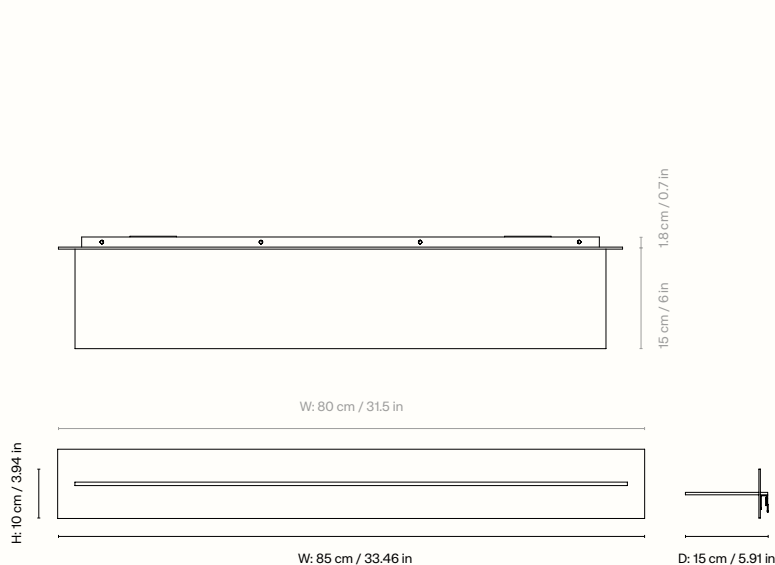

Lager Wall Shelf - Single - Large

The Lager Wall Shelf in its single horizontal format offers a clean and considered approach to wall-mounted storage. Crafted from brushed aluminium with subtle industrial cues, it serves as a minimal solution for displaying glassware, objects or everyday items.

Information

Size H: 10 x W: 85 x D: 15 cm /
H: 3.94 x W: 33.46 x D: 5.91 in

Material Aluminium

Care Wipe with a soft damp cloth. Make sure that the surface is kept clean and dry

Info Incl. wall brackets. Flat packed. Shelf size: W:80 x D:15 cm / W:31.5 x D:5.9 in . Size of wall plate: W:85 x H:10 cm / W:33,5 x H:3,9 in. Weight capacity: 7,0 kg.

Country of origin China

Net. weight 4 kg / 8.82 lb

Packsize 2

Measurements