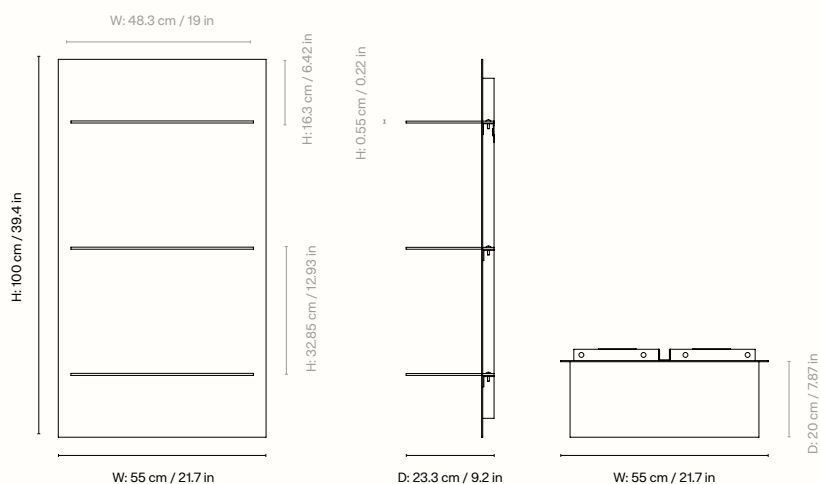

Measurements