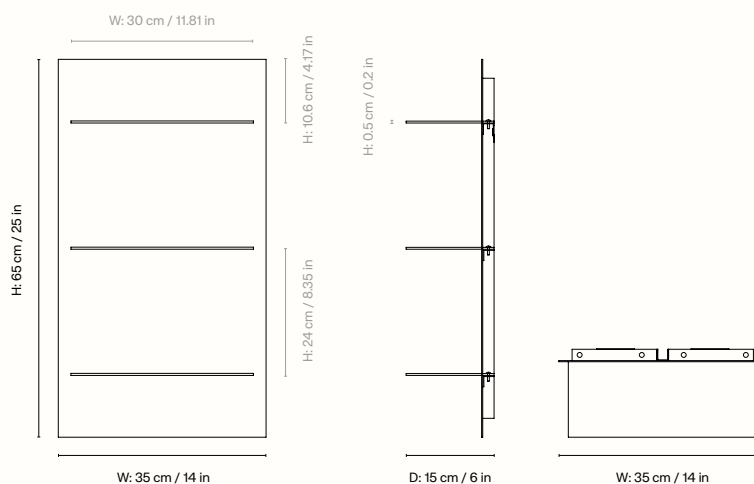

Measurements