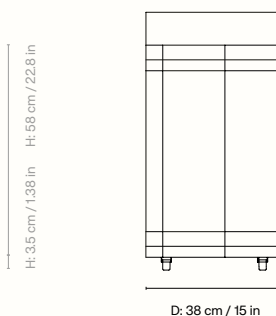

Measurements