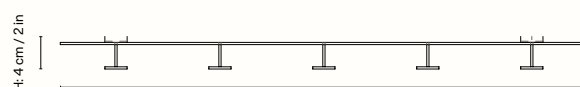

W: 71 cm / 28 in