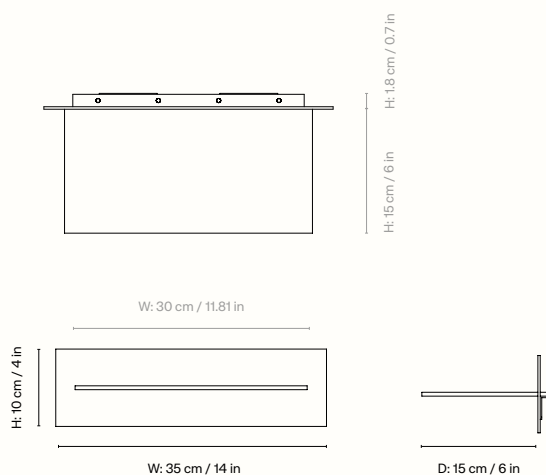

Lager Wall Shelf - Single - Small

The Lager Wall Shelf in its single horizontal format offers a clean and considered approach to wall-mounted storage. Crafted from brushed aluminium with subtle industrial cues, it serves as a minimal solution for displaying glassware, objects or everyday items.

Information

Size H: 10 x W: 35 x D: 15 cm /
H: 4 x W: 14 x D: 6 in

Material Aluminium

Care Wipe with a soft damp cloth. Make sure that the surface is kept clean and dry

Info Incl. wall brackets. Flat packed. Shelf size: W:30 x D:15 cm / W:11.8 x D:5.9 in. Size of wall plate: W:35 x H:10 cm / W:13.8 x H:3.9 in.

Weight capacity: 6,0 kg.

Country of origin China

Net. weight 1 kg / 2.2 lb

Packsize 2

Measurements