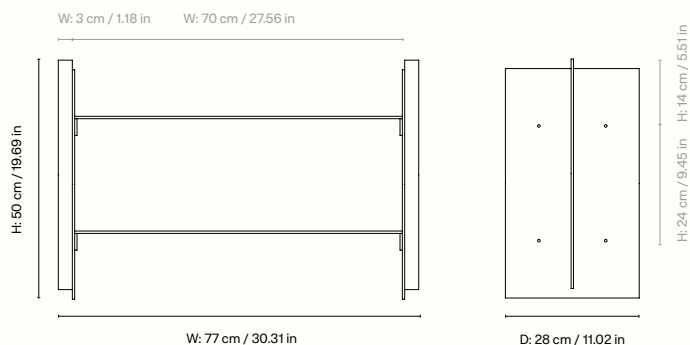

Lager Low Rack

The Lager Low Rack, part of the Lager Family, is named after the Danish word for 'warehouse' and draws inspiration from the industrial aesthetic of brutalism. It can be used as a shelving unit or shoe rack, making it ideal for small living spaces. Compact and functional, it maximises storage without taking up much room. Flat-packed for easy transport and simple assembly, the Lager Low Rack offers practical storage with a clean, modern design.

Information

Size H: 50 x W: 77 x D: 28 cm /

H: 19.69 x W: 30.31 x D: 11.02 in

Material Aluminium / Powder coated iron

Care Wipe with a soft damp cloth. Make sure that the surface is kept clean and dry

Info Brushed aluminium or powder coated iron. Flat packed. The shelf can support up to 10 kg / 22 lbs per shelving unit. Registered design

Country of origin China

Net. weight 7.5 kg / 16.5 lb / 14.3 kg / 31.53 lb

Packsizes 1

Measurements