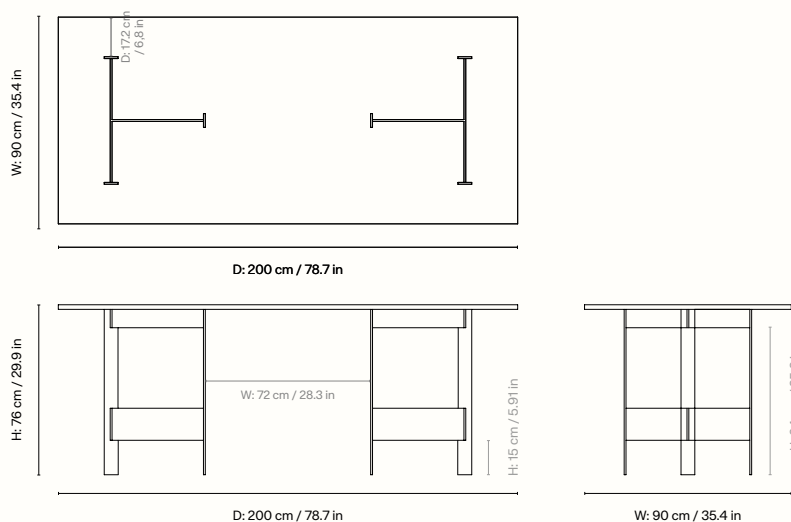

Measurements