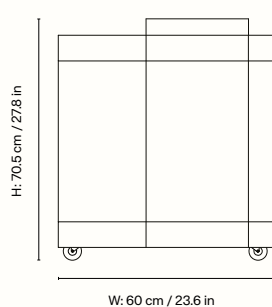

Measurements