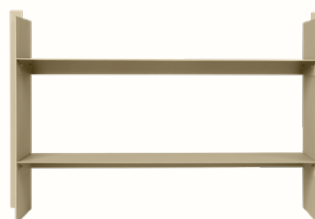

Measurements

Lager Low Rack

The Lager Low Rack, part of the Lager Family, is named after the Danish word for 'warehouse' and draws inspiration from the industrial aesthetic of brutalism. It can be used as a shelving unit or shoe rack, making it ideal for small living spaces. Compact and functional, it maximises storage without taking up much room. Flat-packed for easy transport and simple assembly, the Lager Low Rack offers practical storage with a clean, modern design.

1104270954
Aluminium

1104270955
Cashmere

1104271004
Black

Information

Size H: 50 x W: 77 x D: 28 cm /

H: 19.69 x W: 30.31 x D: 11.02 in

Material Aluminium / Powder coated iron

Care Wipe with a soft damp cloth. Make sure that the surface is kept clean and dry