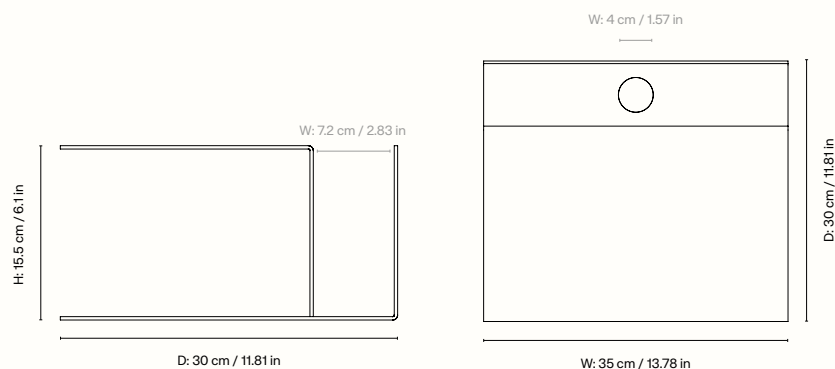

Lager Bedside Table

The Lager Bedside Table, part of the Lager Family, is named after the Danish word for 'warehouse' and draws inspiration from the industrial aesthetic of brutalism. Crafted from aluminium or powder-coated iron sheets, this sleek and functional piece is designed for seamless wall mounting. With an integrated cable management system, it seamlessly blends practicality with refined design, providing an elegant and purposeful space for essentials like lighting, electronics, books, and other items.

Information

Size H: 15.5 x W: 35 x D: 30 cm /

H: 6.10 x W: 13.78 x D: 11.81 in

Material Aluminium or Powder coated iron

Care Wipe with a soft damp cloth. Make sure that the surface is kept clean and dry

Info Distance between shelves 15 cm / 5.9 in.

Distance from shelves to the wall: 6.8 cm / 2.7 in.

The table features a cutout for your lamp or charger cable. Including mounting screws and raw plug for brick wall. Registered design

Country of origin China

Net. weight Powder coated iron: 3.7 kg / 8.16 lb

Aluminium: 6.7 kg / 14.77 lb

Packsizes 2

Measurements