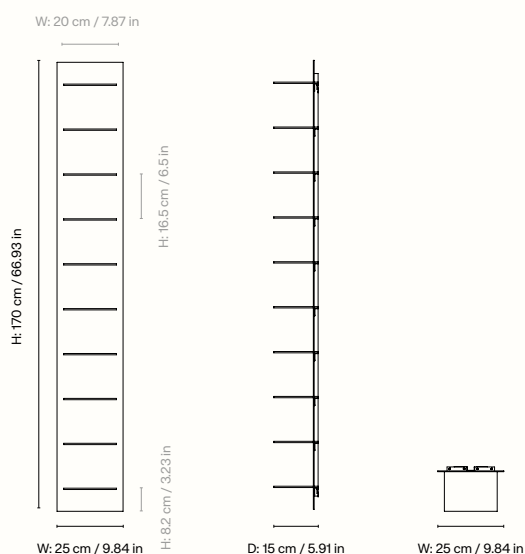

Measurements

Lager Wall Shelf - Tall

Crafted from aluminum and referencing industrial and brutalist aesthetics, the Lager Wall Shelf offers sleek, functional storage to any space. Its design facilitates simple wall installation using a French cleat hanging system, and the uniform spacing between sections allows for the stacking of multiple shelves, perfect for a cohesive and tall library display.

1104272096
Aluminium

Information

Size H: 170 x W: 25 x D: 15 cm /
H: 66.93 x W: 9.84 x D: 5.91 in

Material Aluminium

Care Wipe with a soft damp cloth. Make sure that the surface is kept clean and dry

Info Incl. wall brackets. Flat packed. 10 shelves of size: W: 20 x D: 15 cm / W: 7.9 x D: 5.9 in. Size of wall plate: W: 25 x H: 170 cm / W: 9.8 x D: 5.9 in. Distance between shelves: 16,50 cm / 6,5 in.

Weight capacity of each shelf: 4,0 kg. Weight capacity of whole shelf: 30,0 kg

Country of origin China

Net. weight 9.6 kg / 21.16 lb

Packsize 1

Measurements

Lager Dining Table - 200 x 90

Named after the Danish word for 'warehouse,' the Lager Dining Table pays homage to classic utilitarian forms. Fashioned from aluminium, the table embodies a sleek contemporary aesthetic reminiscent of brutalist design principles. Featuring a raw satin finish, the aluminium legs enhance its sharp, angular form while providing robust support. The elegant glass tabletop subtly contrasts with its base, offering versatility to serve various spaces and occasions.

1104269308
Aluminium

Information

Size H: 76 x W: 90 x D: 200 cm
/ H: 29.9 x W: 35.4 x D: 78.7 in

Material Glass and aluminium

Care Wipe with a soft damp cloth or gently clean with soft sponge and mild detergent