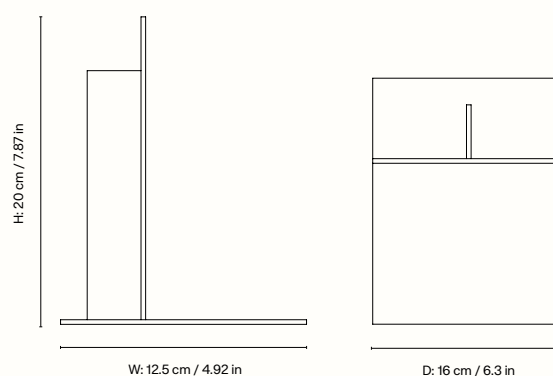

1104269308
Aluminium

Information

Size H: 76 x W: 90 x D: 200 cm
/ H: 29.9 x W: 35.4 x D: 78.7 in

Material Glass and aluminium

Care Wipe with a soft damp cloth or gently clean with soft sponge and mild detergent

1104272078
Aluminium

Information

Size H: 20 x W: 12.5 x D: 16 cm /
H: 7.87 x W: 4.92 x D: 6.30 in

Material Aluminium

Care Wipe with a damp cloth. Do not leave the surface wet

Country of origin China

Net. weight 0.8 kg / 1.76 lb

Packsize 2

Measurements

Lager Wall Shelf - Single - Small

The Lager Wall Shelf in its single horizontal format offers a clean and considered approach to wall-mounted storage. Crafted from brushed aluminium with subtle industrial cues, it serves as a minimal solution for displaying glassware, objects or everyday items.

1104272092
Aluminium

Information

Size H: 10 x W: 35 x D: 15 cm /
H: 4 x W: 14 x D: 6 in

Material Aluminium

Care Wipe with a soft damp cloth. Make sure that the surface is kept clean and dry

Info Incl. wall brackets. Flat packed. Shelf size: W:30 x D:15 cm / W:11.8 x D:5.9 in. Size of wall plate: W:35 x H:10 cm / W:13.8 x H:3.9 in.