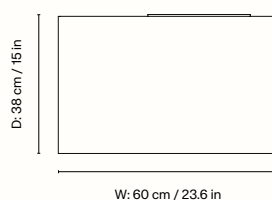

Measurements