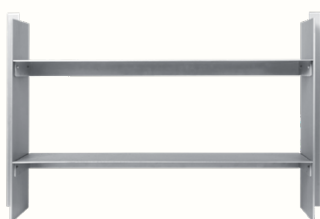

1104270954
Aluminium

1104270955
Cashmere

1104271004
Black

Information

Size H: 50 x W: 77 x D: 28 cm /

H: 19.69 x W: 30.31 x D: 11.02 in

Material Aluminium / Powder coated iron

Care Wipe with a soft damp cloth. Make sure that the surface is kept clean and dry