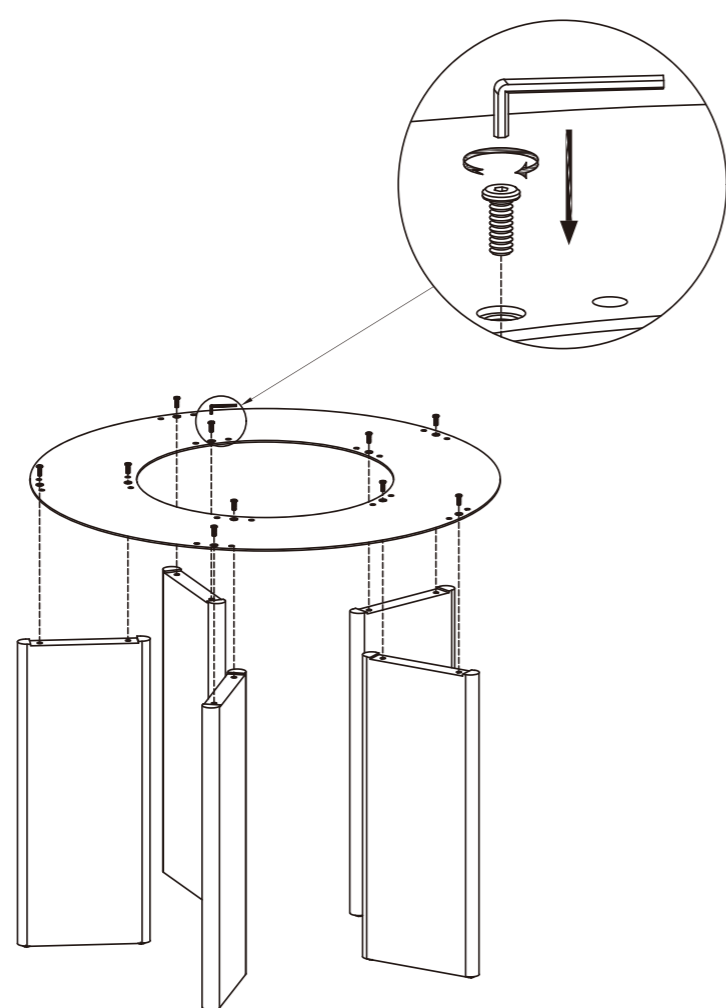

148mm

148mm

148mm

210mm

Deya Dining Table

Assembly Manual

FERM LIVING

Box Content

x1
Table top

x10
Bolts M8 x 20

x5
Table base

x1
Allen key

2

01

3

444mm

148mm

148mm

148mm

210mm

02

4

03

5

04

6

444mm

Note:

-  Represent die cut line.
-  Represent folding line.
-  Represent slit-score lines.
-  Represent perforation lines.

All dimensions in millimeters.

 paper		美速紙品有限公司 MATURE PAPER PRODUCT LTD.
Customer: Ferm Living	Product Name: Deya Dining Table	
Print: 1C(K)	Item No.: Assembly Manual	
Date: 05-12-2025	Prepared By: Kevin	
File Name: Ferm Living_Deya Dining Table_Assembly Manual_20251205.ai		
For color accuracy of Pantone color, please refer to actual Pantone book, color shown in this image file may not be reliable as it is imitated by a computer converter.		