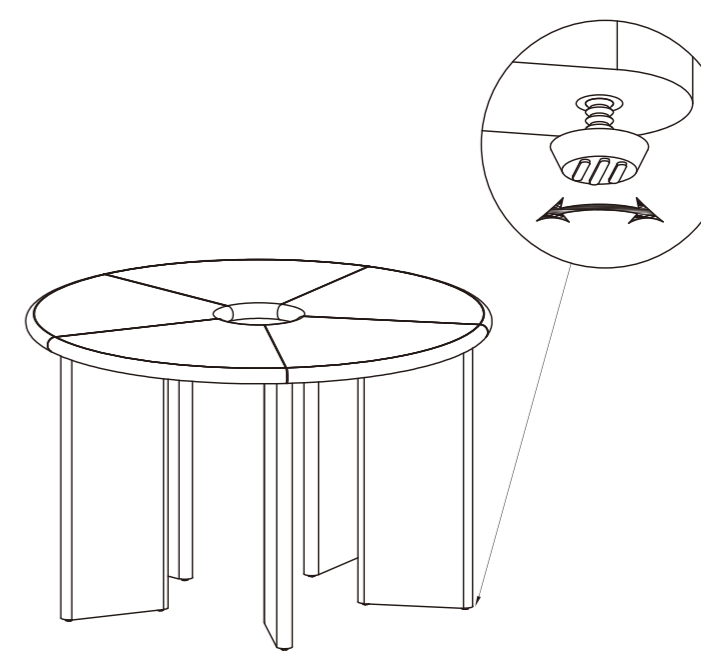

148mm

148mm

148mm

210mm

Deya Dining Table

Assembly Manual

FERM LIVING

Box Content

148mm

148mm

148mm

210mm

02

4

03

5

04

6

444mm

Note:

-  Represent die cut line.
-  Represent folding line.
-  Represent slit-score lines.
-  Represent perforation lines.

All dimensions in millimeters.

 paper		美速紙品有限公司 MATURE PAPER PRODUCT LTD.
Customer: Ferm Living	Product Name: Deya Dining Table	
Print: 1C(K)	Item No.: Assembly Manual	
Date: 05-12-2025	Prepared By: Kevin	
File Name: Ferm Living_Deya Dining Table_Assembly Manual_20251205.ai		
For color accuracy of Pantone color, please refer to actual Pantone book, color shown in this image file may not be reliable as it is imitated by a computer converter.		