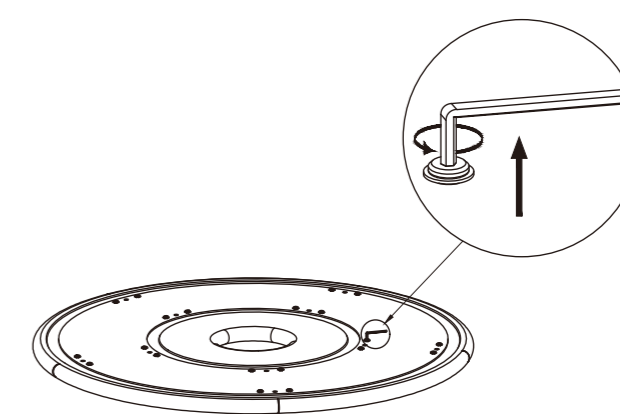

148mm

148mm

148mm

210mm

Deya Dining Table

Assembly Manual

FERM LIVING

Box Content

x1
Table top

x10
Bolts M8 x 20

x5
Table base

x1
Allen key

2

01

3

444mm

148mm

148mm

148mm

210mm

02

4

03

5

04

6

444mm

Note:

-  Represent die cut line.
-  Represent folding line.
-  Represent slit-score lines.
-  Represent perforation lines.

All dimensions in millimeters.

 paper		美速紙品有限公司 MATURE PAPER PRODUCT LTD.
Customer: Ferm Living	Product Name: Deya Dining Table	
Print: 1C(K)	Item No.: Assembly Manual	
Date: 05-12-2025	Prepared By: Kevin	
File Name: Ferm Living_Deya Dining Table_Assembly Manual_20251205.ai		
For color accuracy of Pantone color, please refer to actual Pantone book, color shown in this image file may not be reliable as it is imitated by a computer converter.		