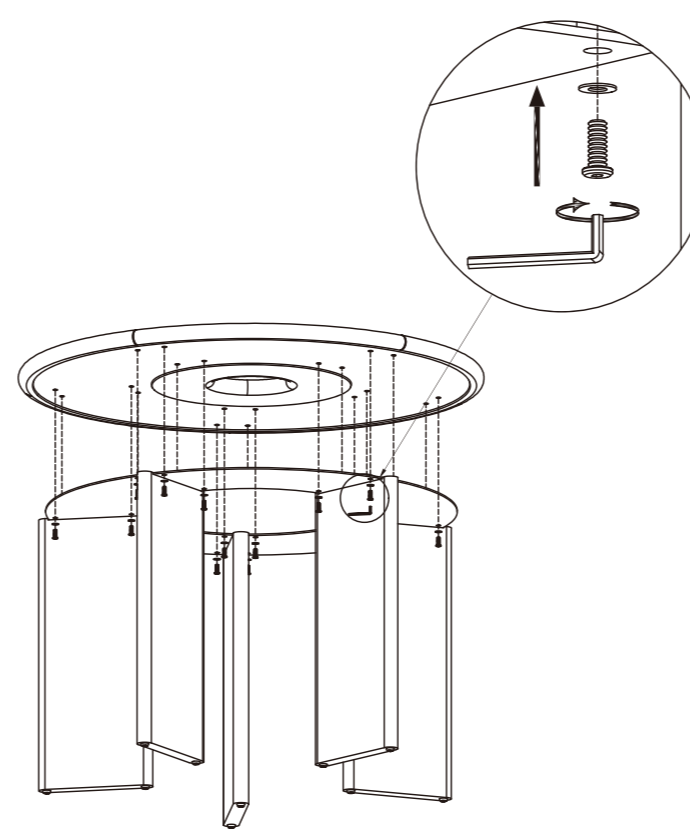

148mm

148mm

148mm

210mm

Deya Dining Table

Assembly Manual

FERM LIVING

Box Content

x1
Table top

x10
Bolts M8 x 20

x5
Table base

x1
Allen key

2

01

3

444mm

148mm

148mm

148mm

210mm

02

4

03

5

04

6

444mm

Note:

-  Represent die cut line.
-  Represent folding line.
-  Represent slit-score lines.
-  Represent perforation lines.

All dimensions in millimeters.

 paper		美速紙品有限公司 MATURE PAPER PRODUCT LTD.
Customer: Ferm Living	Product Name: Deya Dining Table	
Print: 1C(K)	Item No.: Assembly Manual	
Date: 05-12-2025	Prepared By: Kevin	
File Name: Ferm Living_Deya Dining Table_Assembly Manual_20251205.ai		
For color accuracy of Pantone color, please refer to actual Pantone book, color shown in this image file may not be reliable as it is imitated by a computer converter.		