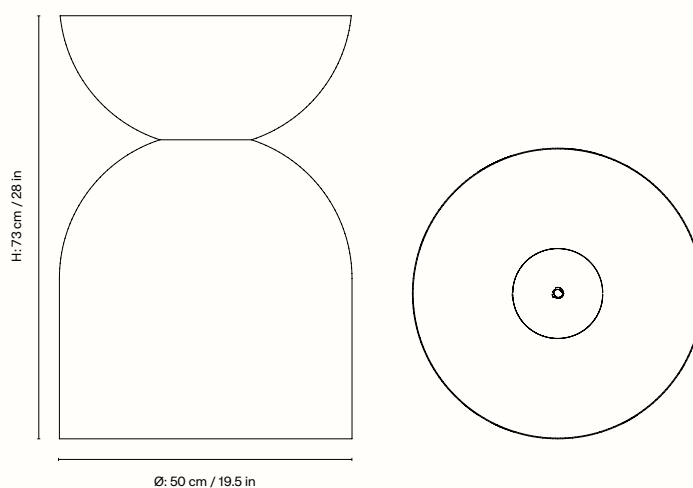

Measurements