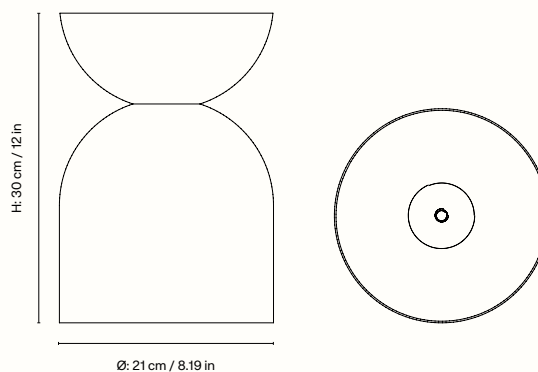

## Information

**Size** H: 30 x Ø: 21 cm /  
H: 12 x Ø: 8.19 in

**Care** Wipe with a damp cloth

**Product notes** The Hourglass Pots are designed for both indoor and outdoor use. Each pot is fitted with two rubber lids to ensure a tight seal. When used outdoors, remove both lids to allow excess water to drain. We recommend using an inner pot. Over time, the surface will develop a natural patina. Registered design

## Measurements

## Information

**Size** H: 42.5 x Ø: 30 cm /  
H: 17 x Ø: 11.7 in

**Care** Wipe with a damp cloth

**Product notes** The Hourglass Pots are designed for both indoor and outdoor use. Each pot is fitted with two rubber lids to ensure a tight seal. When used outdoors, remove both lids to allow excess water to drain. We recommend using an inner pot. Over time, the surface will develop a natural patina. Registered design

## Information

**Size** H: 73 x Ø: 50 cm /  
H: 28 x Ø: 19.5 in

**Care** Wipe with a damp cloth

**Product notes** The Hourglass Pots are designed for both indoor and outdoor use. Each pot is fitted with two rubber lids to ensure a tight seal. When used outdoors, remove both lids to allow excess water to drain. We recommend using an inner pot. Over time, the surface will develop a natural patina. Registered design