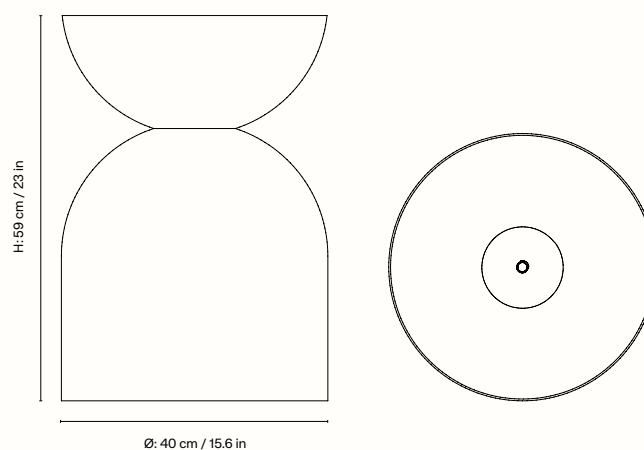

## Information

**Size** H: 42.5 x Ø: 30 cm /  
H: 17 x Ø: 11.7 in

**Care** Wipe with a damp cloth

**Product notes** The Hourglass Pots are designed for both indoor and outdoor use. Each pot is fitted with two rubber lids to ensure a tight seal. When used outdoors, remove both lids to allow excess water to drain. We recommend using an inner pot. Over time, the surface will develop a natural patina. Registered design

## Measurements

## Information

**Size** H: 59 x Ø: 40 cm /  
H: 23 x Ø: 15.6 in

**Care** Wipe with a damp cloth

**Product notes** The Hourglass Pots are designed for both indoor and outdoor use. Each pot is fitted with two rubber lids to ensure a tight seal. When used outdoors, remove both lids to allow excess water to drain. We recommend using an inner pot. Over time, the surface will develop a natural patina. Registered design