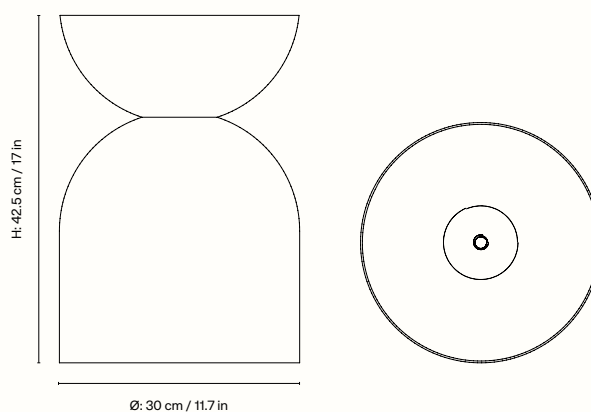

## Information

**Size** H: 30 x Ø: 21 cm /  
H: 12 x Ø: 8.19 in

**Care** Wipe with a damp cloth

**Product notes** The Hourglass Pots are designed for both indoor and outdoor use. Each pot is fitted with two rubber lids to ensure a tight seal. When used outdoors, remove both lids to allow excess water to drain. We recommend using an inner pot. Over time, the surface will develop a natural patina. Registered design

## Measurements

## Information

**Size** H: 42.5 x Ø: 30 cm /  
H: 17 x Ø: 11.7 in

**Care** Wipe with a damp cloth

**Product notes** The Hourglass Pots are designed for both indoor and outdoor use. Each pot is fitted with two rubber lids to ensure a tight seal. When used outdoors, remove both lids to allow excess water to drain. We recommend using an inner pot. Over time, the surface will develop a natural patina. Registered design