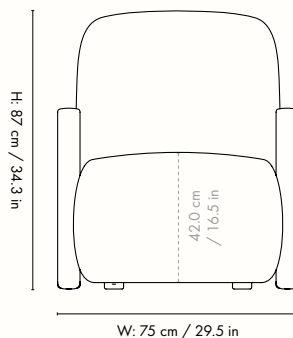

Measurements