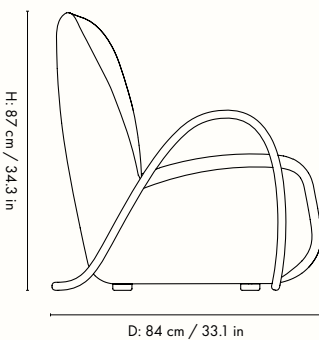

Measurements