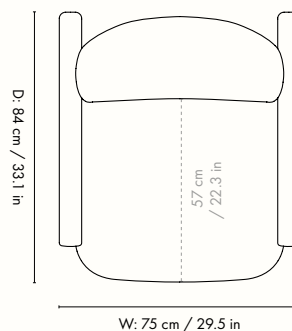

Measurements