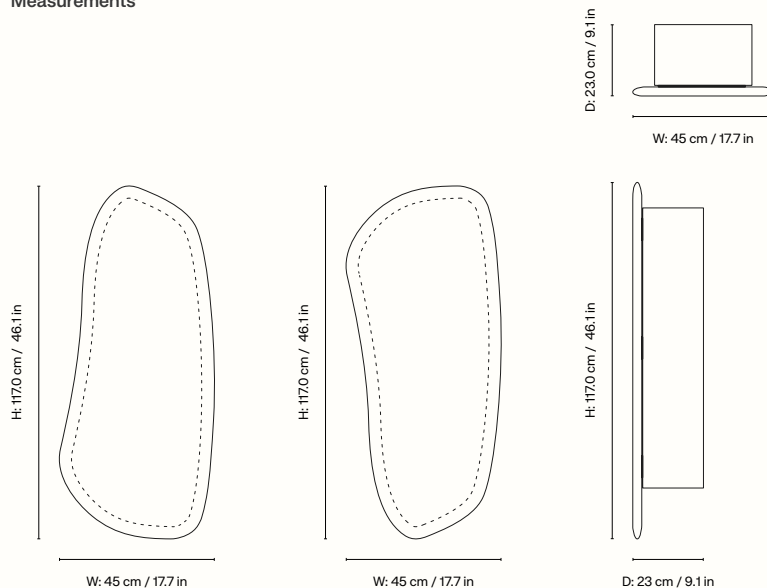

Measurements