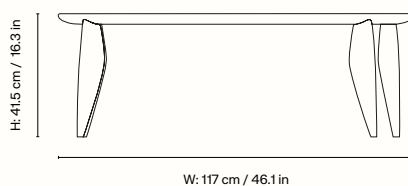

## Measurements

## Information

**Size** H: 41.5 x W: 117 x D: 60 cm /

H: 16.3 x W: 46.1 x D: 23.6 in

**Material** FSC™-certified solid European walnut.

Oiled

**Care** Wipe with a damp cloth. Do not leave the surface wet

**Product notes** With adjustable feet. Registered design