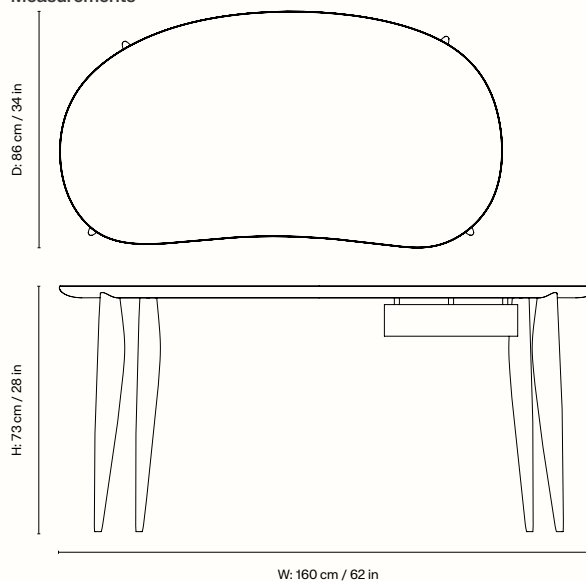

## Information

**Size** H: 73 x W: 160 x D: 86 cm /

H: 28 x W: 62 x D: 34 in

**Material** FSC™-certified solid European walnut.

Oiled

**Care** Wipe with a damp cloth

**Product notes** With adjustable feet and removable drawer. Registered design

## Measurements