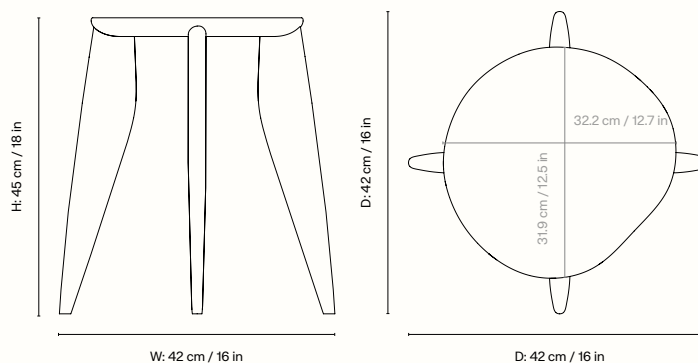

## Information

**Size** H: 45 x W: 42 x D: 42 cm /

H: 18 x W: 16 x D: 16 in

**Material** FSC™-certified solid European walnut.

Oiled

**Care** Wipe with a damp cloth. Do not use an abrasive surface or chemicals for cleaning

## Measurements

## Information

**Size** H: 85 x W: 100 x D: 36 cm /

H: 33 x W: 39 x D: 14 in

**Material** FSC™-certified solid European walnut.

Oiled

**Care** Wipe with a damp cloth. Do not leave the surface wet

**Product notes** With adjustable feet. Registered design