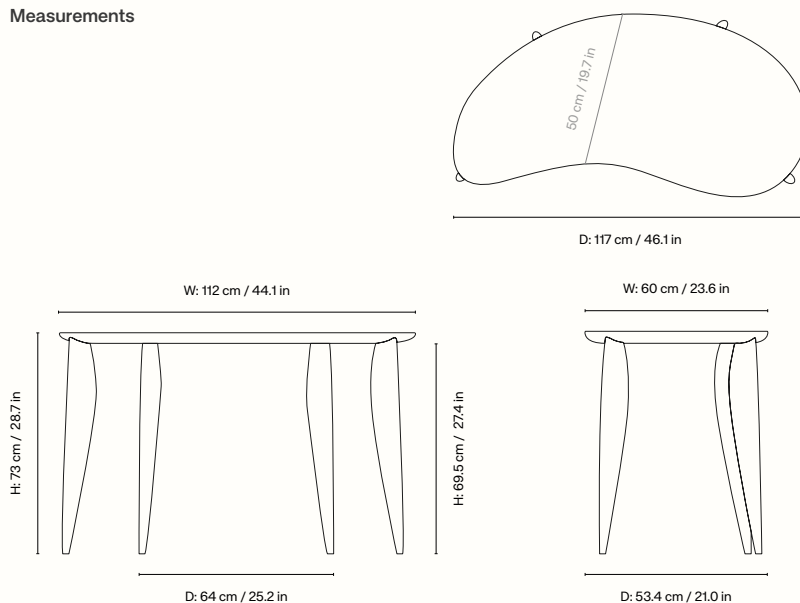

## Measurements

## Information

**Size** H: 73 x W: 117 x D: 60 cm /

H: 28.7 x W: 46.1 x D: 23.6 in

**Material** FSC™-certified solid European walnut.

Oiled

**Care** Wipe with a damp cloth. Do not leave the surface wet

**Product notes** With adjustable feet. Registered design