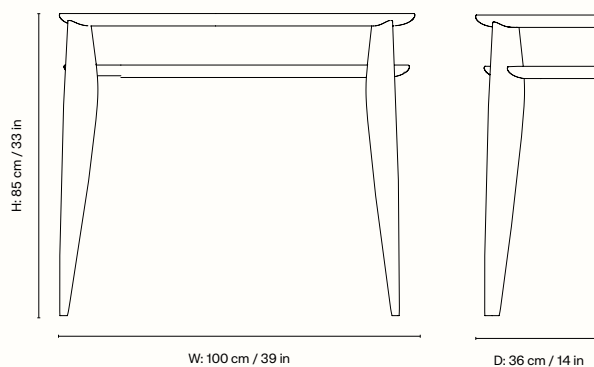

## Information

**Size** H: 85 x W: 100 x D: 36 cm /

H: 33 x W: 39 x D: 14 in

**Material** FSC™-certified solid European walnut.

Oiled

**Care** Wipe with a damp cloth. Do not leave the surface wet

**Product notes** With adjustable feet. Registered design

## Measurements