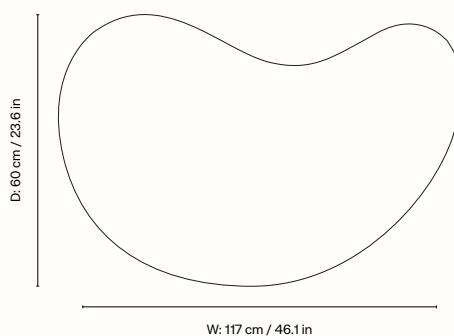

## Measurements

## Information

**Size** H: 41.5 x W: 117 x D: 60 cm /

H: 16.3 x W: 46.1 x D: 23.6 in

**Material** FSC™-certified solid European walnut.

Oiled

**Care** Wipe with a damp cloth. Do not leave the surface wet

**Product notes** With adjustable feet. Registered design