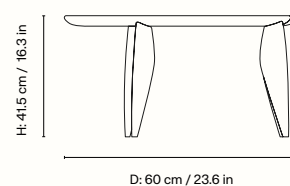

## Measurements

## Information

**Size** H: 41.5 x W: 117 x D: 60 cm /

H: 16.3 x W: 46.1 x D: 23.6 in

**Material** FSC™-certified solid European walnut.

Oiled

**Care** Wipe with a damp cloth. Do not leave the surface wet

**Product notes** With adjustable feet. Registered design