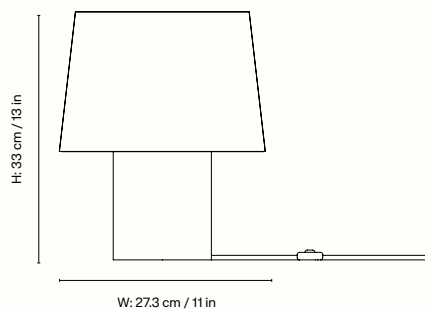

Burl Table Lamp

The Burl Table Lamp combines a clean, square silhouette with the warmth and richness of FSC™ Mix-certified burl veneer. The swirling wood grain brings depth and natural texture, while the soft light the lamp casts creates a calm, ambient atmosphere. Sculptural yet understated, it's an ideal choice for living rooms, bedrooms or quiet corners in need of gentle illumination.

Information

Size H: 33 x W: 27.3 x D: 27.3 cm /
H: 13 x W: 11 x D: 11 in

Material FSC™-certified burl wood veneer with
MDF core. Dark stained. 1.8 metre black fabric cord
with on/off switch

Care Wipe with a damp cloth

Voltage Voltage: 220-240V - 50Hz. Light source:
E27 Max 12 watt LED. Light bulb not included. Only
approved for EU/NO/CH/UK (UK plug version for
UK)

Electrical Protection Class: Class II

Ingress Protection: IP20

Country of origin China

Net. weight 2.5 kg

Packs 1

Measurements