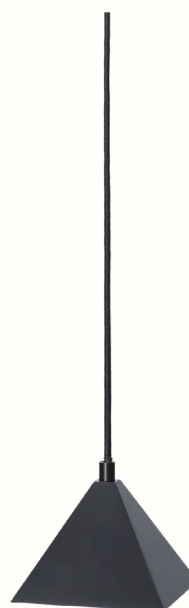

# Kare Pendant Collection

Product Fact Sheet

  
FERM  
LIVING

# Kare Pendant

The Kare Pendant is a versatile and functional piece, suited for every room in your home. Embracing the essence of Bauhaus design, its geometric shape is accentuated by the industrial allure of steel. Named after the Turkish word for 'square', this geometric pendant lamp can be used on its own or in multiples, and works just as well above the kitchen counter as it does over a bedside table.

1104268115  
Tumbled Stainless steel

1104268116  
Blackened Stainless steel

## Information

**Size** H: 11.2 x W: 12.5 x D: 12.5 /

H: 4.4 x W: 4.9 x D: 4.9 in

**Material** Blackened stainless steel  
with 4 metre fabric cord

**Care** Wipe with a damp cloth

**Product notes** Voltage: 220-240V - 50Hz. Light  
source: G9 max 3 watt LED. Bulb not included.