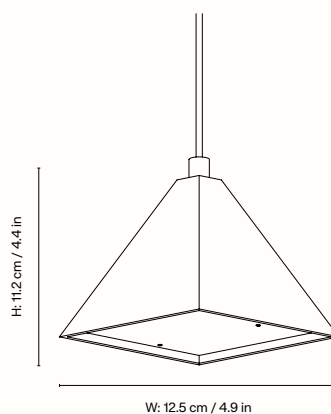

Measurements