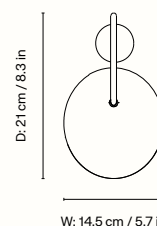

Measurements