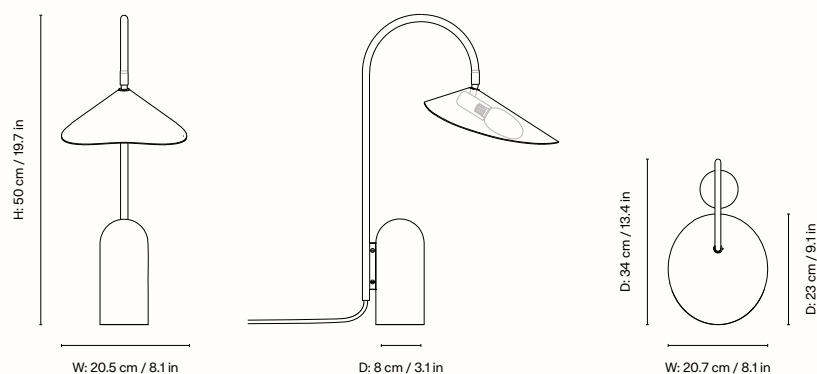

1104272108
Stainless Steel

Information

Size W: 14.5 x H: 30 x D: 21 cm /

W: 5.7 x H: 11.8 x D: 8.3 in

Material Stainless steel with mirror polish.

Lampshade matte off-white inside with LED dome

Care Wipe with a damp cloth

1104269284
Black

Information

Size W: 14.5 x H: 30 x D: 21 cm /

W: 5.7 x H: 11.8 x D: 8.3 in

Material Powder coated iron structure and aluminium lampshade. Matte off-white inside with LED dome

Care Wipe with a damp cloth

110168693
Cashmere

100132101
Black

Information

Size W: 20.5 x H: 50 x D: 34 cm /
W: 8.1 x H: 19.7 x D: 13.4 in

Material Solid travertine base. Powder coated iron structure and aluminium lampshade. Electrical components. E14 socket. 2.6 metre fabric cord. Matte Off-white inside

Certifications CE, UKCA, RoHs. Only approved for AUS/EU/NO/CH/UK (UK plug version for UK)

Country of origin China

Net. weight 2.9 kg / 6.39 lb

Packsizes 1

Measurements

Lampshade direction can be adjusted

Arum Floor Lamp