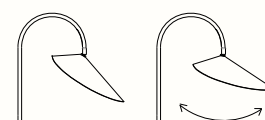

W: 25 cm / 9.8 in

D: 11 cm / 4.3 in

Lampshade direction can be adjusted

W: 25 cm / 9.8 in

Arum Wall Sconce

The Arum Wall Sconce is characterised by an organic shape that is elegantly suspended from a curved metal arch in a leaf-like manner. With the matte, off-white inside of the shade, the lamp provides a soft, evenly distributed light. The lampshade can be tilted up or down, ensuring that the Arum Wall Sconce will provide optimal light in all situations. The lamp includes a fabric cord with a switch and comes with a wall bracket, making it easy to mount the Arum Wall Sconce on your desired wall.