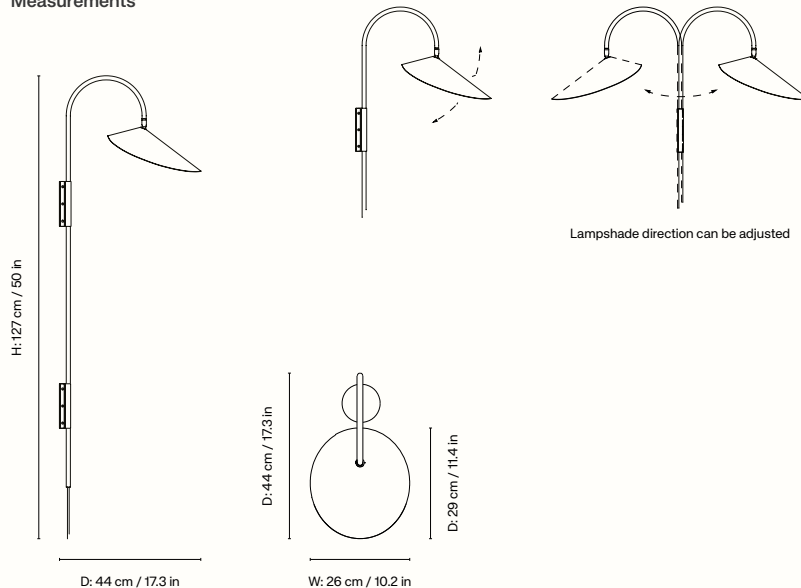

Measurements