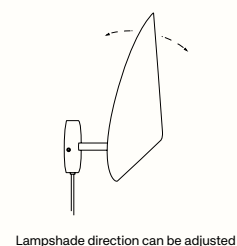

W: 25 cm / 9.8 in

D: 11 cm / 4.3 in

Lampshade direction can be adjusted

W: 25 cm / 9.8 in

Arum Wall Sconce

The Arum Wall Sconce is characterised by an organic shape that is elegantly suspended from a curved metal arch in a leaf-like manner. With the matte, off-white inside of the shade, the lamp provides a soft, evenly distributed light. The lampshade can be tilted up or down, ensuring that the Arum Wall Sconce will provide optimal light in all situations. The lamp includes a fabric cord with a switch and comes with a wall bracket, making it easy to mount the Arum Wall Sconce on your desired wall.

Care Wipe with a damp cloth

Product notes Voltage: 220-240V - 50Hz. Light source: E14 max 12 watt LED. Bulb not included. Direction of lampshade can be adjusted. Plug-In or Hardwire. Only approved for EU/NO/CH/UK (UK plug version for UK). Separate version for US. Registered design

Certifications CE, UKCA, RoHs. Only approved for EU/NO/CH/UK (UK plug version for UK)

Country of origin China

Net. weight 0.5 kg / 1.1 lb

Packsizes 1

Measurements

Arum Swivel Wall Lamp - Hardwired

The Arum Swivel Wall Lamp is characterised by an organic shape that is elegantly suspended from a curved metal arch. With the matte, off-white inside of the shade, the lamp provides a soft, evenly distributed light. The arm of the lamp includes a swivel mount, allowing the lamp to turn horizontally and ensuring that the Arum Swivel Wall Lamp will provide optimal light in every situation. The lamp is hardwired so that there is no visible cord.