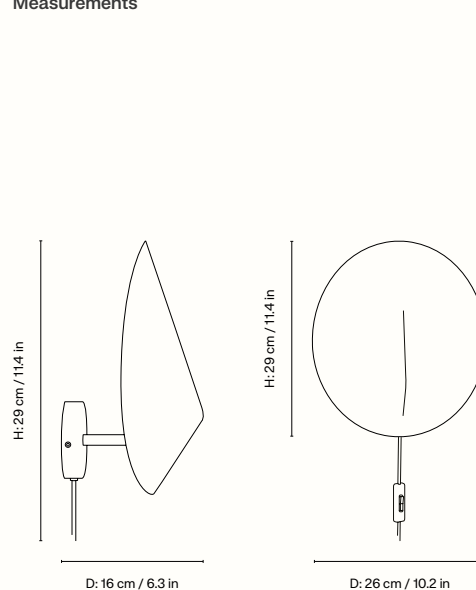

Measurements