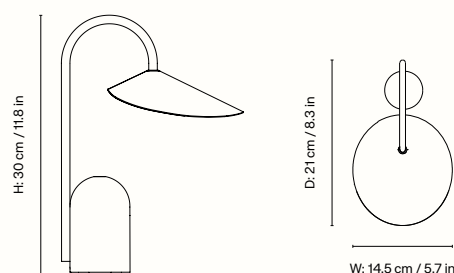

Arum Portable Lamp

The Arum Portable Lamp is a versatile and mobile lighting solution. This petite, portable LED lamp is rechargeable via USB-C, allowing you to create a cozy setting anywhere you go. While it echoes the shape of the Arum Table Lamp, this portable version is crafted entirely from powder-coated iron and aluminium, offering durability and a sleek finish. Its design maintains the collection's signature elegance and balance, with its petal-shaped shade appearing to float from the stem-like rod. The lamp features a three-step touch dimmer, providing adjustable ambient lighting to suit your needs.

Information

Size W: 14.5 x H: 30 x D: 21 cm /

W: 5.7 x H: 11.8 x D: 8.3 in

Material Stainless steel with mirror polish.

Lampshade matte off-white inside with LED dome

Care Wipe with a damp cloth

Product notes Voltage: Recharge input 5V DC

2A. Light Source: Non removable dimmable LED,

warm white 2700K, CRI >80, 240 lm. Service life:

30.000 hours. Battery: 12 Hours operating time

fully charged, 5 Hours charging time. Dimmability:

3 step touch dimming. Charging Cable: USB C.

Adapter not included. IP44, Class III. Registered

design

Certifications Sales compliance depends on national lighting regulations. Please consult the relevant certificates and local legislation for your market

Country of origin China

Net. weight 1.1 kg / 2.43 lb

Packsize 2

Measurements