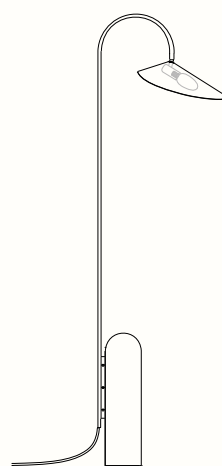

1104272108
Stainless Steel

Information

Size W: 14.5 x H: 30 x D: 21 cm /

W: 5.7 x H: 11.8 x D: 8.3 in

Material Stainless steel with mirror polish.

Lampshade matte off-white inside with LED dome

Care Wipe with a damp cloth

110167693
Cashmere

100133101
Black

Information

Size W: 25 x H: 136 x D: 42 cm /
W: 9.8 x H: 53.5 x D: 16.5 in

Material Solid black marble base/Solid travertine base. Powder coated iron structure and aluminium lampshade. Electrical components. E14 socket. 2.6 metre fabric cord. Matte off-white inside

W: 25 cm / 9.8 in

D: 11 cm / 4.3 in

Lampshade direction can be adjusted

W: 25 cm / 9.8 in

Arum Wall Sconce

The Arum Wall Sconce is characterised by an organic shape that is elegantly suspended from a curved metal arch in a leaf-like manner. With the matte, off-white inside of the shade, the lamp provides a soft, evenly distributed light. The lampshade can be tilted up or down, ensuring that the Arum Wall Sconce will provide optimal light in all situations. The lamp includes a fabric cord with a switch and comes with a wall bracket, making it easy to mount the Arum Wall Sconce on your desired wall.

1104266373
Cashmere

1104266372
Black

Information

Size W: 26 x H: 29 x D: 16 cm /

W: 10.2 x H: 11.4 x D: 6.3 in

Material Powder coated aluminium lampshade with stainless steel bracket. E14 socket with 2.6 metre fabric cord. Matte off-white inside