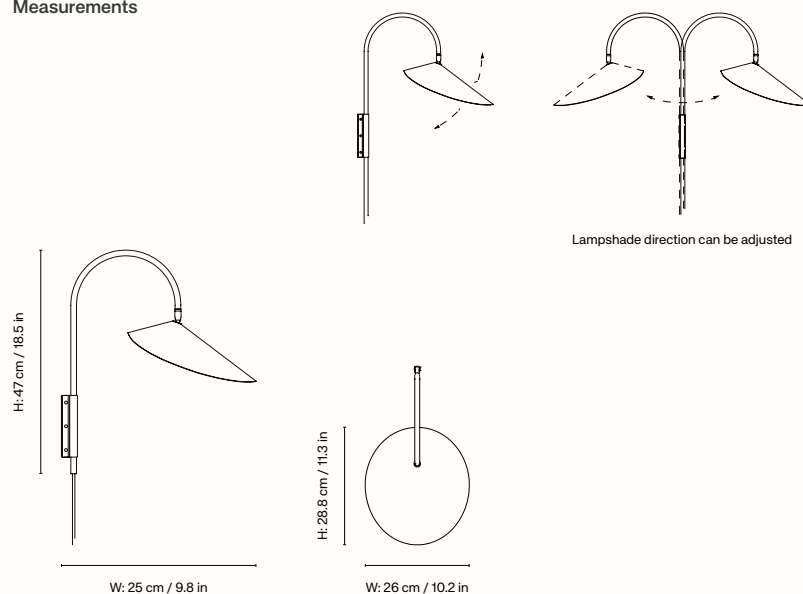

1104272107
White

1104272783
Oat

1104272782
Pale Rose

Information

Size W: 26 x H: 47 x D: 44 cm /
W: 10.2 x H: 18.5 x D: 17.3 in

Material Powder coated iron structure and aluminium lampshade matte off-white inside.

Electrical components E14 socket 2.6 metre fabric cord with on/off switch

Care Wipe with a damp cloth

Product notes Voltage: 220-240V - 50Hz. Light source: E14 max 12 watt LED. Bulb not included.

Direction of lampshade can be adjusted. Only approved for EU/NO/CH/UK (UK plug version for UK).

Arum Swivel Wall Lamp Tall

The Arum Swivel Wall Lamp Tall is characterised by an organic shape that is elegantly suspended from a curved metal arch in a leaf-like manner. With the matte, off-white inside of the shade, the lamp provides a soft, evenly distributed light. The arm of the lamp includes a swivel mount, allowing the lamp to turn in all directions, ensuring that the Arum Swivel Wall Lamp Tall will provide optimal light in every situation. The lamp includes a fabric cord with a switch and comes with a wall bracket, making it easy to mount the Arum Swivel Wall Lamp Tall on your desired wall.

1104266356
Cashmere

1104266355
Black

Information

Size W: 26 x H: 127 x D: 44 cm /
W: 10.2 x H: 50.0 x D: 17.3 in

Material Powder coated iron structure and aluminium lampshade matte Off-white inside. Electrical components E14 socket 2.6 metre fabric cord with on/off switch