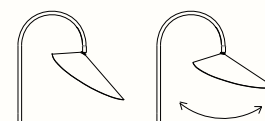

110168693
Cashmere

100132101
Black

Information

Size W: 20.5 x H: 50 x D: 34 cm /
W: 8.1 x H: 19.7 x D: 13.4 in

Material Solid travertine base. Powder coated iron structure and aluminium lampshade. Electrical components. E14 socket. 2.6 metre fabric cord. Matte Off-white inside

Care Wipe with a damp cloth

Product notes Voltage: 220-240V - 50Hz. Light source: E14 max 12 watt LED Bulb not included. Direction of lampshade can be adjusted. Only approved for EU/NO/CH/UK (UK plug version for UK). Separate version for US. Registered design

Certifications CE, UKCA, RoHs. Only approved for AUS/EU/NO/CH/UK (UK plug version for UK)

Country of origin China

Net. weight 2.9 kg / 6.39 lb

Packsizes 1

Measurements

Lampshade direction can be adjusted

Arum Floor Lamp