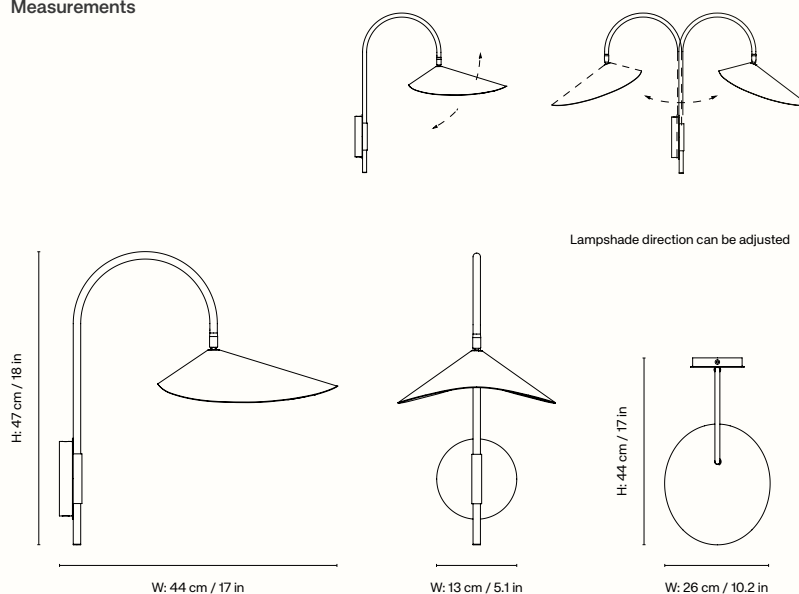

Please note: This product is only shipped within the EU, UK, Norway and Switzerland.

1104272795
Cashmere

1104272710
Black

Information

Size H: 47 x W: 26 x D: 44 cm /
H: 18 x W: 10 x D: 17 in

Material Powder coated iron structure and aluminium lampshade matte Off-white inside. Stainless steel bracket and E14 socket

Care Wipe with a damp cloth

Product notes Voltage: 220-240V - 50Hz. Light source: E14 max 12 watt LED. Bulb not included. Direction of lampshade can be adjusted. Only approved for EU/NO/CH/UK (UK plug version for UK). Separate version for US. Registered design

Certifications CE, UKCA, RoHs. Only approved for EU/NO/CH/UK (UK plug version for UK)

Country of origin China

Net. weight 0.9 kg / 1.98 lb

Packsize 1

Measurements

Arum Swivel Wall Lamp

The Arum Wall Sconce is characterised by an organic shape that is elegantly suspended from a curved metal arch in a leaf-like manner. With the matte, off-white inside of the shade, the lamp provides a soft, evenly distributed light. The lampshade can be tilted up or down, ensuring that the Arum Wall Sconce will provide optimal light in all situations. The lamp includes a fabric cord with a switch and comes with a wall bracket, making it easy to mount the Arum Wall Sconce on your desired wall.

1104272107
White

1104272783
Oat

1104272782
Pale Rose

Information

Size W: 26 x H: 47 x D: 44 cm /
W: 10.2 x H: 18.5 x D: 17.3 in

Material Powder coated iron structure and aluminium lampshade matte off-white inside.