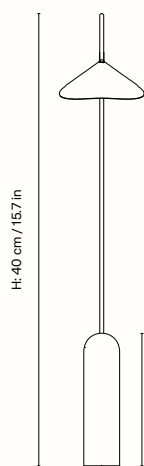

110167693
Cashmere

100133101
Black

Information

Size W: 25 x H: 136 x D: 42 cm /
W: 9.8 x H: 53.5 x D: 16.5 in

Material Solid black marble base/Solid travertine base. Powder coated iron structure and aluminium lampshade. Electrical components. E14 socket. 2.6 metre fabric cord. Matte off-white inside

W: 25 cm / 9.8 in

D: 11 cm / 4.3 in

Lampshade direction can be adjusted

W: 25 cm / 9.8 in

Arum Wall Sconce

The Arum Wall Sconce is characterised by an organic shape that is elegantly suspended from a curved metal arch in a leaf-like manner. With the matte, off-white inside of the shade, the lamp provides a soft, evenly distributed light. The lampshade can be tilted up or down, ensuring that the Arum Wall Sconce will provide optimal light in all situations. The lamp includes a fabric cord with a switch and comes with a wall bracket, making it easy to mount the Arum Wall Sconce on your desired wall.

1104266373
Cashmere

1104266372
Black

Information

Size W: 26 x H: 29 x D: 16 cm /

W: 10.2 x H: 11.4 x D: 6.3 in

Material Powder coated aluminium lampshade with stainless steel bracket. E14 socket with 2.6 metre fabric cord. Matte off-white inside

1104272107
White

1104272783
Oat

1104272782
Pale Rose

Information

Size W: 26 x H: 47 x D: 44 cm /
W: 10.2 x H: 18.5 x D: 17.3 in

Material Powder coated iron structure and aluminium lampshade matte off-white inside.