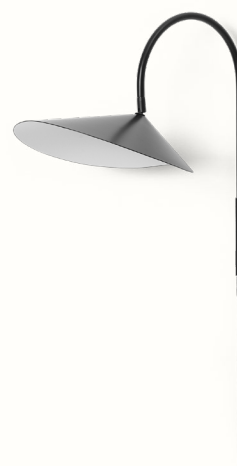

Certifications CE, UKCA, RoHs. Only approved for EU/NO/CH/UK (UK plug version for UK)

Country of origin China

Net. weight 0.9 kg / 1.98 lb

Packsize 1

Measurements

Arum Swivel Wall Lamp

The Arum Wall Sconce is characterised by an organic shape that is elegantly suspended from a curved metal arch in a leaf-like manner. With the matte, off-white inside of the shade, the lamp provides a soft, evenly distributed light. The lampshade can be tilted up or down, ensuring that the Arum Wall Sconce will provide optimal light in all situations. The lamp includes a fabric cord with a switch and comes with a wall bracket, making it easy to mount the Arum Wall Sconce on your desired wall.

1104272107
White

1104272783
Oat

1104272782
Pale Rose

Information

Size W: 26 x H: 47 x D: 44 cm /
W: 10.2 x H: 18.5 x D: 17.3 in

Material Powder coated iron structure and aluminium lampshade matte off-white inside.