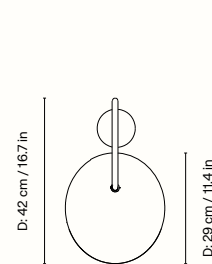

W: 25 cm / 9.8 in