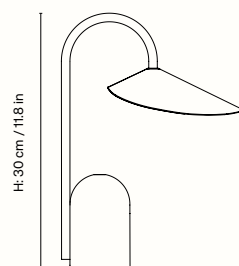

Measurements