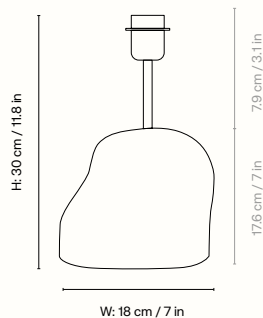

## Information

**Size** H: 30 x W: 18 x D: 16 cm /

H: 11.8 x W: 7.1 x D: 6.3 in

**Material** Ceramic base with brass rod for socket

E27. 2 metre fabric cord with on/off switch

**Care** Wipe with a damp cloth

## Measurements

IP20

## Information

**Size** W: 16.5 x H: 43 x D: 14 cm /

W: 6.5 x H: 16.9 x D: 5.5 in

**Material** Ceramic base with brass rod for socket

E27. 2 metre fabric cord with on/off switch

**Care** Wipe with a damp cloth

## Information

**Size** W: 23 x H: 100 x D: 23 cm /

W: 9.1 x H: 39.4 x D: 9.1 in

**Material** Ceramic base with brass rod for socket

E27. 2 metre fabric cord with on/off switch

**Care** Wipe with a damp cloth