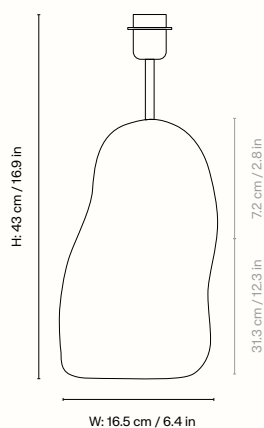

## Information

**Size** H: 30 x W: 18 x D: 16 cm /

H: 11.8 x W: 7.1 x D: 6.3 in

**Material** Ceramic base with brass rod for socket

E27. 2 metre fabric cord with on/off switch

**Care** Wipe with a damp cloth

## Information

**Size** W: 16.5 x H: 43 x D: 14 cm /

W: 6.5 x H: 16.9 x D: 5.5 in

**Material** Ceramic base with brass rod for socket

E27. 2 metre fabric cord with on/off switch

**Care** Wipe with a damp cloth

## Measurements

## Information

**Size** W: 23 x H: 100 x D: 23 cm /

W: 9.1 x H: 39.4 x D: 9.1 in

**Material** Ceramic base with brass rod for socket

E27. 2 metre fabric cord with on/off switch

**Care** Wipe with a damp cloth