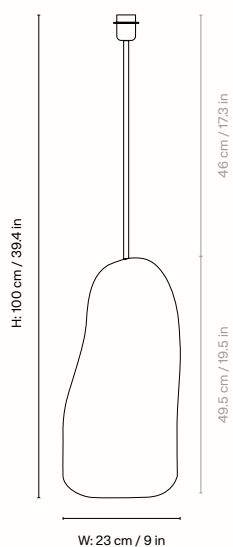

Measurements