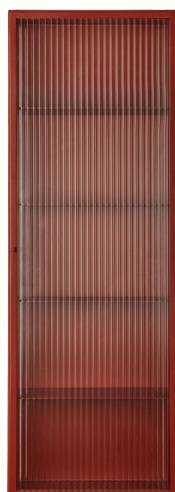

Haze Series

Product Fact Sheet

Haze Wall Cabinet - 35 x 60

The Haze Wall Cabinet is offered in a brushed stainless steel finish, bringing a fresh take to its clean, industrial silhouette. The surface highlights the material's natural texture while reflecting light in a soft, understated way. With its slim profile and reeded glass doors, the cabinet offers elegant storage for bathrooms, kitchens or hallways, keeping everyday items neatly concealed.

Country of origin China

Net. weight 8.6 kg / 18.96 lb

Packsize 1

Measurements

Haze Wall Cabinet - 35 x 100

Profiling the same industrial aesthetic as our standalone Haze Vitrine, the Haze Wall Cabinet is, as its name suggests, a practical wall-mounted cabinet for storing smaller items. Crafted in powder-coated iron and fitted with elegant reeded or wired glass panels and a door, it's the ideal solution for storing glasses in the kitchen or beauty essentials in the bathroom. It also works equally well in a hallway filled with everyday objects such as keys and sunglasses.

Bracket and screws for wall mounting included.

Registered design

Country of origin China

Net. weight 9.8 kg / 21.61 lb

Packsize 1

Measurements

Haze Wall Cabinet - 35 x 100

Profiling the same industrial aesthetic as our standalone Haze Vitrine, the Haze Wall Cabinet is, as its name suggests, a practical wall-mounted cabinet for storing smaller items. Crafted in powder-coated iron and fitted with elegant reeded or wired glass panels and a door, it's the ideal solution for storing glasses in the kitchen or beauty essentials in the bathroom. It also works equally well in a hallway filled with everyday objects such as keys and sunglasses.

1104272057
Cashmere

1104272058
Oxide Red

1104272056
Black

Information

Size H: 100 x W: 35 x D: 15 cm /

H: 39 x W: 13.7 x D: 5.9 in

Material Reeded glass and powder coated iron

Care Wipe with a damp cloth