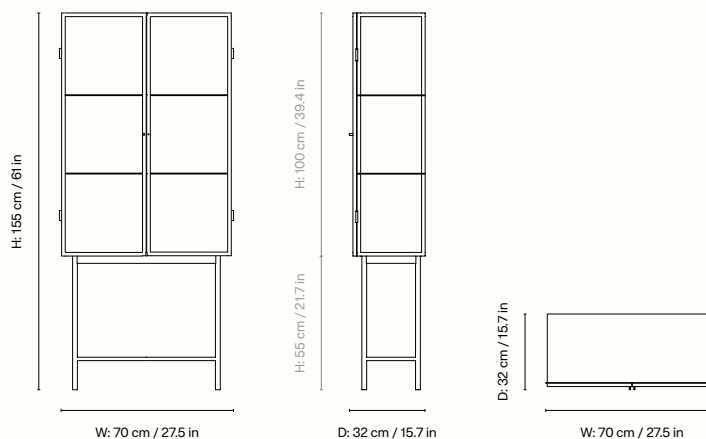

Measurements