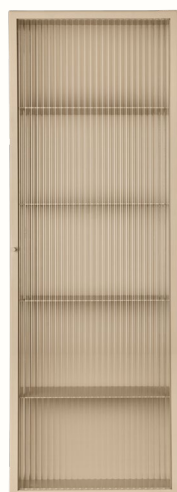

Haze Series

Product Fact Sheet

Haze Wall Cabinet - 35 x 60

The Haze Wall Cabinet is offered in a brushed stainless steel finish, bringing a fresh take to its clean, industrial silhouette. The surface highlights the material's natural texture while reflecting light in a soft, understated way. With its slim profile and reeded glass doors, the cabinet offers elegant storage for bathrooms, kitchens or hallways, keeping everyday items neatly concealed.

100750693
Cashmere

1104267632
Oxide Red

1104263173
Black

Information

Size H: 60 x W: 35 x D: 15 cm /

H: 23.6 x W: 13.7 x D: 5.9 in

Material Reeded glass and powder coated iron

Care Wipe with a damp cloth

Bracket and screws for wall mounting included.

Registered design

Country of origin China

Net. weight 9.8 kg / 21.61 lb

Packsize 1

Measurements

Haze Wall Cabinet - 35 x 100

Profiling the same industrial aesthetic as our standalone Haze Vitrine, the Haze Wall Cabinet is, as its name suggests, a practical wall-mounted cabinet for storing smaller items. Crafted in powder-coated iron and fitted with elegant reeded or wired glass panels and a door, it's the ideal solution for storing glasses in the kitchen or beauty essentials in the bathroom. It also works equally well in a hallway filled with everyday objects such as keys and sunglasses.

1104272057
Cashmere

1104272058
Oxide Red

1104272056
Black

Information

Size H: 100 x W: 35 x D: 15 cm /

H: 39 x W: 13.7 x D: 5.9 in

Material Reeded glass and powder coated iron

Care Wipe with a damp cloth