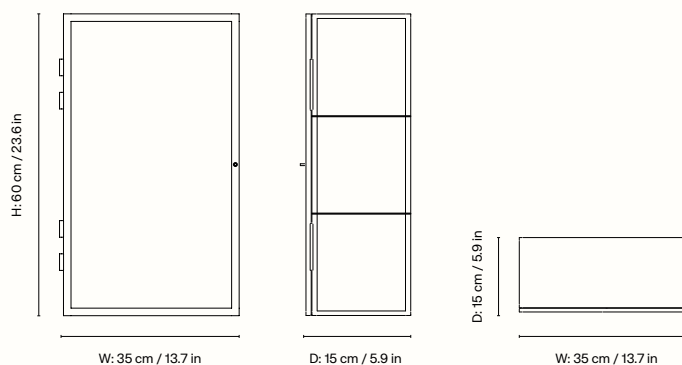

1104272055
Brushed Stainless Steel

Information

Size H: 60 x W: 35 x D: 15 cm /

H: 23.6 x W: 13.7 x D: 5.9 in

Material Reeded glass and stainless steel

Care Wipe with a damp cloth

Product notes Max. weight capacity 5 kg. Four metal shelves included. It can be hung both ways, so the door can open in either of both ways.

100750693
Cashmere

1104267632
Oxide Red

1104263173
Black

Information

Size H: 60 x W: 35 x D: 15 cm /

H: 23.6 x W: 13.7 x D: 5.9 in

Material Reeded glass and powder coated iron

Care Wipe with a damp cloth

Country of origin China

Net. weight 8.6 kg / 18.96 lb

Packsize 1

Measurements

Haze Wall Cabinet - 35 x 100

Profiling the same industrial aesthetic as our standalone Haze Vitrine, the Haze Wall Cabinet is, as its name suggests, a practical wall-mounted cabinet for storing smaller items. Crafted in powder-coated iron and fitted with elegant reeded or wired glass panels and a door, it's the ideal solution for storing glasses in the kitchen or beauty essentials in the bathroom. It also works equally well in a hallway filled with everyday objects such as keys and sunglasses.

1104272059
Brushed Stainless Steel

Information

Size H: 100 x W: 35 x D: 15 cm /

H: 39 x W: 13.7 x D: 5.9 in

Material Reeded glass and stainless steel

Care Wipe with a damp cloth

Product notes Max. weight capacity 5 kg. Four metal shelves included. It can be hung both ways, so the door can open in either of both ways.