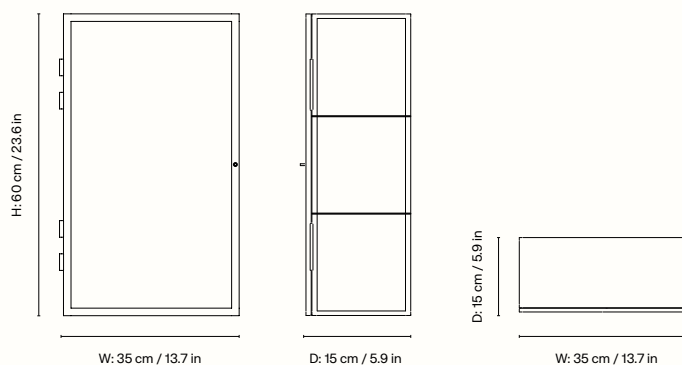

1104272055
Brushed Stainless Steel

Information

Size H: 60 x W: 35 x D: 15 cm /

H: 23.6 x W: 13.7 x D: 5.9 in

Material Reeded glass and stainless steel

Care Wipe with a damp cloth

Product notes Max. weight capacity 5 kg. Four metal shelves included. It can be hung both ways, so the door can open in either of both ways.

Bracket and screws for wall mounting included.

Registered design

Country of origin China

Net. weight 8.6 kg / 18.96 lb

Packsize 1

Measurements

Haze Wall Cabinet - 35 x 60

Profiling the same industrial aesthetic as our standalone Haze Vitrine, the Haze Wall Cabinet is, as its name suggests, a practical wall-mounted cabinet for storing smaller items. Crafted in powder-coated iron and fitted with elegant reeded or wired glass panels and a door, it's the ideal solution for storing glasses in the kitchen or beauty essentials in the bathroom. It also works equally well in a hallway filled with everyday objects such as keys and sunglasses.

100750693
Cashmere

1104267632
Oxide Red

1104263173
Black

Information

Size H: 60 x W: 35 x D: 15 cm /

H: 23.6 x W: 13.7 x D: 5.9 in

Material Reeded glass and powder coated iron

Care Wipe with a damp cloth

1104272059
Brushed Stainless Steel

Information

Size H: 100 x W: 35 x D: 15 cm /

H: 39 x W: 13.7 x D: 5.9 in

Material Reeded glass and stainless steel

Care Wipe with a damp cloth

Product notes Max. weight capacity 5 kg. Four metal shelves included. It can be hung both ways, so the door can open in either of both ways.