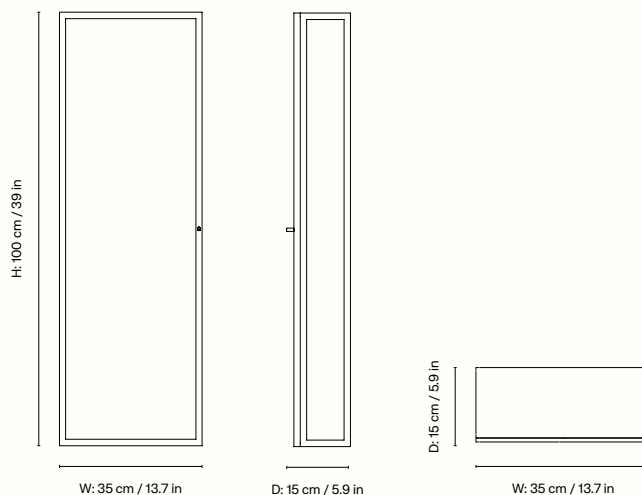

Measurements