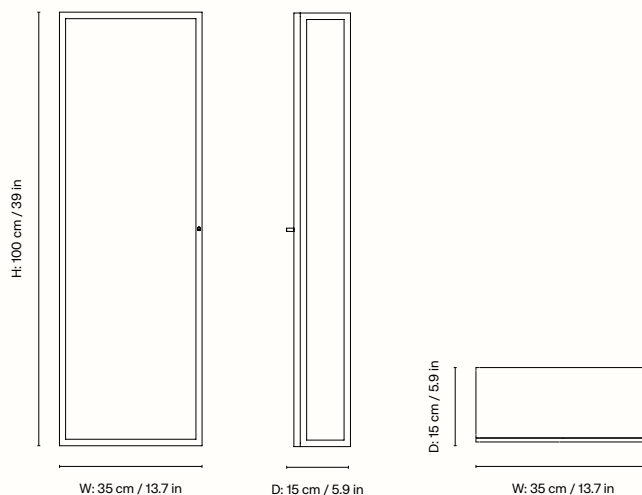

100750693
Cashmere

1104267632
Oxide Red

1104263173
Black

Information

Size H: 60 x W: 35 x D: 15 cm /

H: 23.6 x W: 13.7 x D: 5.9 in

Material Reeded glass and powder coated iron

Care Wipe with a damp cloth

1104272059
Brushed Stainless Steel

Information

Size H: 100 x W: 35 x D: 15 cm /

H: 39 x W: 13.7 x D: 5.9 in

Material Reeded glass and stainless steel

Care Wipe with a damp cloth

Product notes Max. weight capacity 5 kg. Four metal shelves included. It can be hung both ways, so the door can open in either of both ways.

Bracket and screws for wall mounting included.

Registered design

Country of origin China

Net. weight 9.8 kg / 21.61 lb

Packsize 1

Measurements

Haze Wall Cabinet - 35 x 100

Profiling the same industrial aesthetic as our standalone Haze Vitrine, the Haze Wall Cabinet is, as its name suggests, a practical wall-mounted cabinet for storing smaller items. Crafted in powder-coated iron and fitted with elegant reeded or wired glass panels and a door, it's the ideal solution for storing glasses in the kitchen or beauty essentials in the bathroom. It also works equally well in a hallway filled with everyday objects such as keys and sunglasses.

1104272057
Cashmere

1104272058
Oxide Red

1104272056
Black

Information

Size H: 100 x W: 35 x D: 15 cm /

H: 39 x W: 13.7 x D: 5.9 in

Material Reeded glass and powder coated iron

Care Wipe with a damp cloth