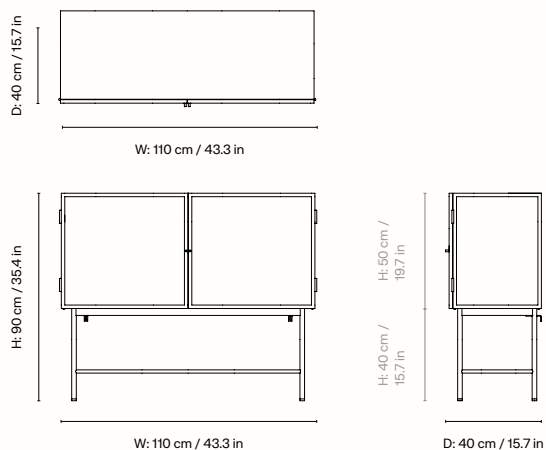

Measurements